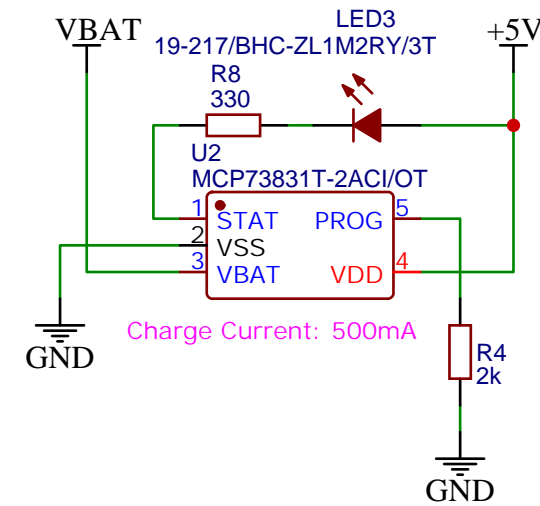

| | | |
|---|------------------------------|-----------------------------|
| TITLE: ATD1.47-S3 | | REV: 1.0 |
|  www.artronshop.co.th | Company: ArtronShop Co.,Ltd. | Sheet: 3/4 |
| | Date: 2023-01-22 | Drawn By: Sonthaya Nongnuch |