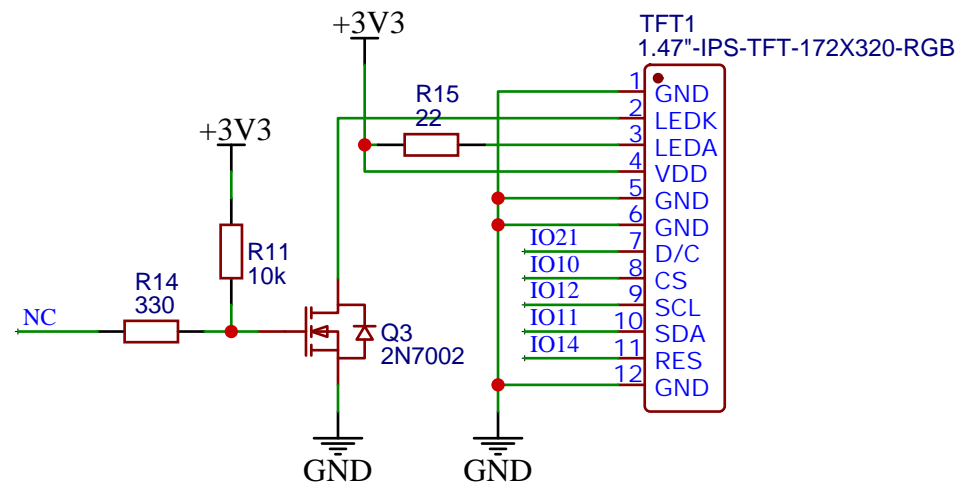

| | | |
|---|------------------------------|-----------------------------|
| TITLE: ATD1.47-S3 | | REV: 1.0 |
|  www.artronshop.co.th | Company: ArtronShop Co.,Ltd. | Sheet: 3/4 |
| | Date: 2023-01-22 | Drawn By: Sonthaya Nongnuch |