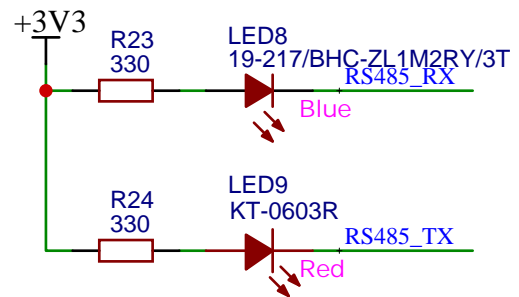

TITLE: ATD3.5-S3 Farm1 shield : RTC		REV: 1.0
 www.artronshop.co.th	Company: ArtronShop CO.,LTD.	Sheet: 1/1
	Date: 2023-12-03	Drawn By: Sonthaya Nongnuch

TITLE: ATD3.5-S3 Farm1 shield : Connector		REV: 1.0
 www.artronshop.co.th	Company: ArtronShop CO.,LTD.	Sheet: 1/1
	Date: 2023-12-03	Drawn By: Sonthaya Nongnuch

TITLE: ATD3.5-S3 Farm1 shield : RS485		REV: 1.0
 ARTRONSHOP www.artronshop.co.th	Company: ArtronShop CO.,LTD.	Sheet: 1/1
	Date: 2023-12-03	Drawn By: Sonthaya Nongnuch

TITLE:	ATD3.5-S3 Farm1 shield : INPUT	REV: 1.0
Company:	ArtronShop CO.,LTD.	Sheet: 1/1
Date:	2023-12-03	Drawn By: Sonthaya Nongnuch