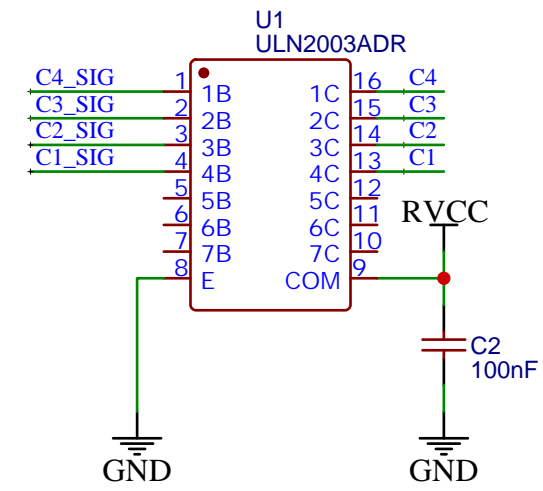

TITLE: ATD3.5-S3 Farm1 shield : ATD3.5-S3		REV: 1.0
 www.artronshop.co.th	Company: ArtronShop CO.,LTD.	Sheet: 1/1
	Date: 2023-12-03	Drawn By: Sonthaya Nongnuch

TITLE: ATD3.5-S3 Farm1 shield : Relay		REV: 1.0
 www.artronshop.co.th	Company: ArtronShop CO.,LTD.	Sheet: 1/1
	Date: 2023-12-03	Drawn By: Sonthaya Nongnuch

TITLE: ATD3.5-S3 Farm1 shield : RTC		REV: 1.0
 www.artronshop.co.th	Company: ArtronShop CO.,LTD.	Sheet: 1/1
	Date: 2023-12-03	Drawn By: Sonthaya Nongnuch

TITLE: ATD3.5-S3 Farm1 shield : Connector		REV: 1.0
 www.artronshop.co.th	Company: ArtronShop CO.,LTD.	Sheet: 1/1
	Date: 2023-12-03	Drawn By: Sonthaya Nongnuch

TITLE: ATD3.5-S3 Farm1 shield : RS485		REV: 1.0
 ARTRONSHOP www.artronshop.co.th	Company: ArtronShop CO.,LTD.	Sheet: 1/1
	Date: 2023-12-03	Drawn By: Sonthaya Nongnuch

TITLE:	ATD3.5-S3 Farm1 shield : INPUT	REV: 1.0
Company:	ArtronShop CO.,LTD.	Sheet: 1/1
Date:	2023-12-03	Drawn By: Sonthaya Nongnuch