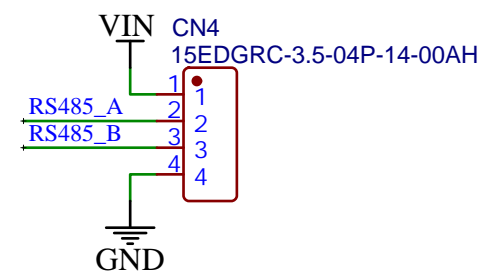

TITLE: ATD3.5-S3 Farm1 shield : RTC		REV: 1.0
 www.artronshop.co.th	Company: ArtronShop CO.,LTD.	Sheet: 1/1
	Date: 2023-12-03	Drawn By: Sonthaya Nongnuch

TITLE: ATD3.5-S3 Farm1 shield : Connector		REV: 1.0
 www.artronshop.co.th	Company: ArtronShop CO.,LTD.	Sheet: 1/1
	Date: 2023-12-03	Drawn By: Sonthaya Nongnuch