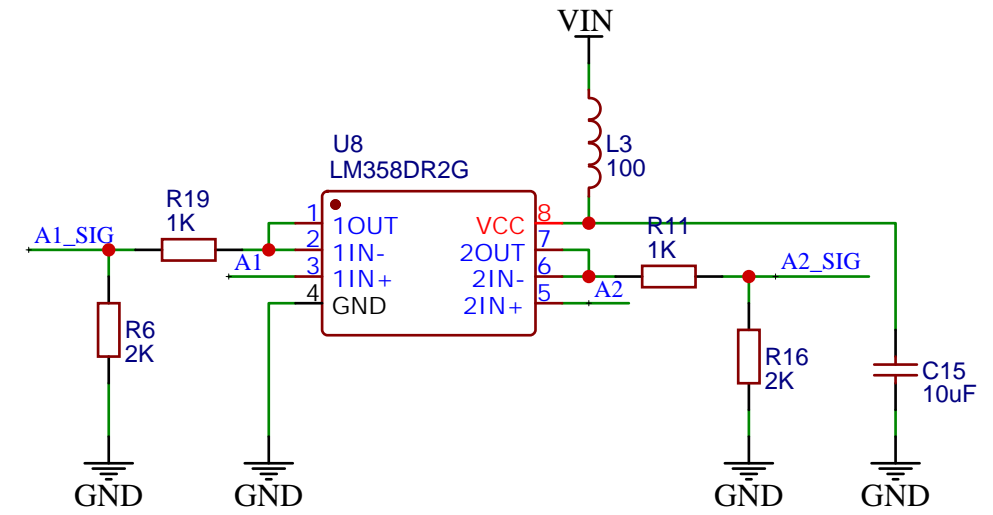

TITLE: ATD3.5-S3 Farm1 shield : RTC		REV: 1.0
 www.artronshop.co.th	Company: ArtronShop CO.,LTD.	Sheet: 1/1
	Date: 2023-12-03	Drawn By: Sonthaya Nongnuch

TITLE: ATD3.5-S3 Farm1 shield : Connector		REV: 1.0
 www.artronshop.co.th	Company: ArtronShop CO.,LTD.	Sheet: 1/1
	Date: 2023-12-03	Drawn By: Sonthaya Nongnuch

TITLE: ATD3.5-S3 Farm1 shield : RS485		REV: 1.0
 ARTRONSHOP www.artronshop.co.th	Company: ArtronShop CO.,LTD.	Sheet: 1/1
	Date: 2023-12-03	Drawn By: Sonthaya Nongnuch

TITLE:	ATD3.5-S3 Farm1 shield : INPUT	REV: 1.0
Company:	ArtronShop CO.,LTD.	Sheet: 1/1
Date:	2023-12-03	Drawn By: Sonthaya Nongnuch