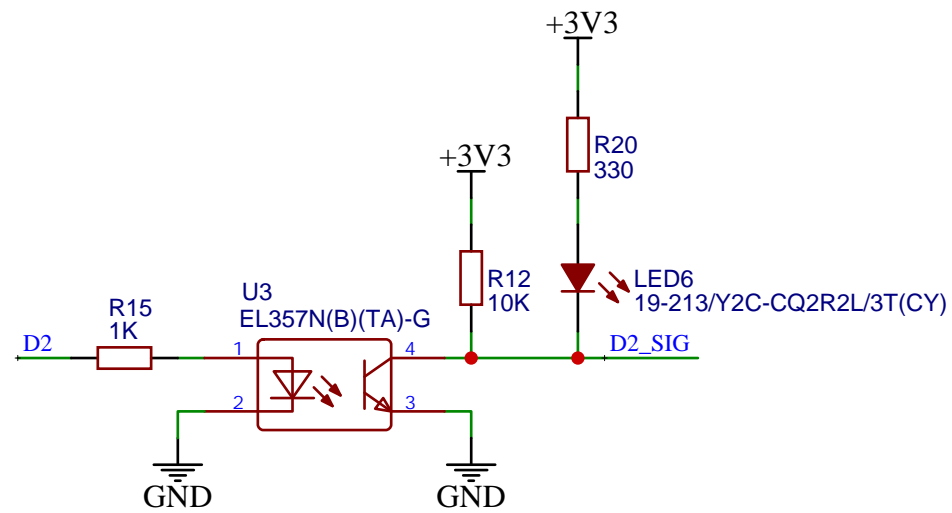

TITLE: ATD3.5-S3 Farm1 shield : RTC		REV: 1.0
 www.artronshop.co.th	Company: ArtronShop CO.,LTD.	Sheet: 1/1
	Date: 2023-12-03	Drawn By: Sonthaya Nongnuch

TITLE: ATD3.5-S3 Farm1 shield : Connector		REV: 1.0
 www.artronshop.co.th	Company: ArtronShop CO.,LTD.	Sheet: 1/1
	Date: 2023-12-03	Drawn By: Sonthaya Nongnuch

TITLE: ATD3.5-S3 Farm1 shield : RS485		REV: 1.0
 ARTRONSHOP www.artronshop.co.th	Company: ArtronShop CO.,LTD.	Sheet: 1/1
	Date: 2023-12-03	Drawn By: Sonthaya Nongnuch

TITLE:	ATD3.5-S3 Farm1 shield : INPUT	REV: 1.0
Company:	ArtronShop CO.,LTD.	Sheet: 1/1
Date:	2023-12-03	Drawn By: Sonthaya Nongnuch