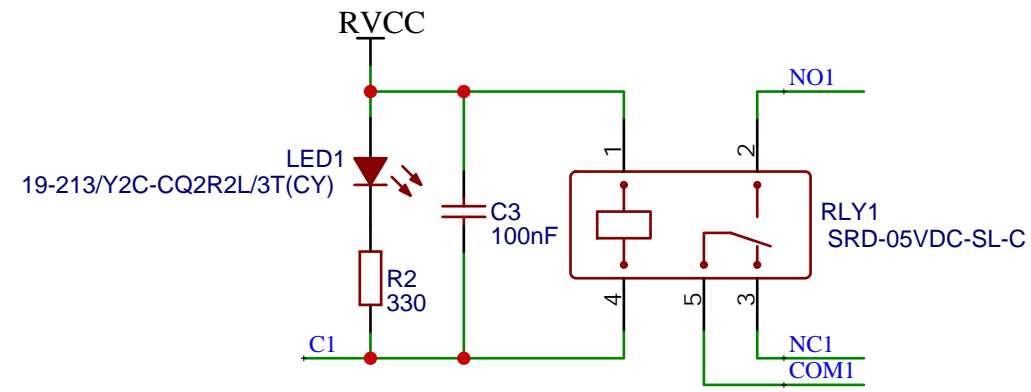

TITLE: ATD3.5-S3 Farm1 shield : Relay		REV: 1.0
 www.artronshop.co.th	Company: ArtronShop CO.,LTD.	Sheet: 1/1
	Date: 2023-12-03	Drawn By: Sonthaya Nongnuch