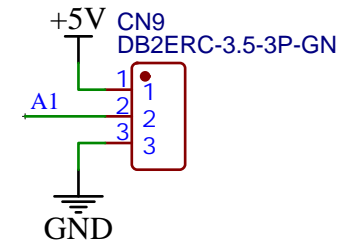

TITLE: ATD3.5-S3 Farm1 shield : RTC		REV: 1.0
 www.artronshop.co.th	Company: ArtronShop CO.,LTD.	Sheet: 1/1
	Date: 2023-12-03	Drawn By: Sonthaya Nongnuch

TITLE: ATD3.5-S3 Farm1 shield : Connector		REV: 1.0
 www.artronshop.co.th	Company: ArtronShop CO.,LTD.	Sheet: 1/1
	Date: 2023-12-03	Drawn By: Sonthaya Nongnuch