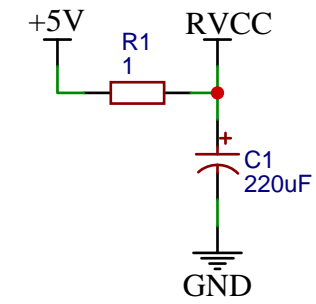

TITLE: ATD3.5-S3 Farm1 shield : Relay		REV: 1.0
 www.artronshop.co.th	Company: ArtronShop CO.,LTD.	Sheet: 1/1
	Date: 2023-12-03	Drawn By: Sonthaya Nongnuch