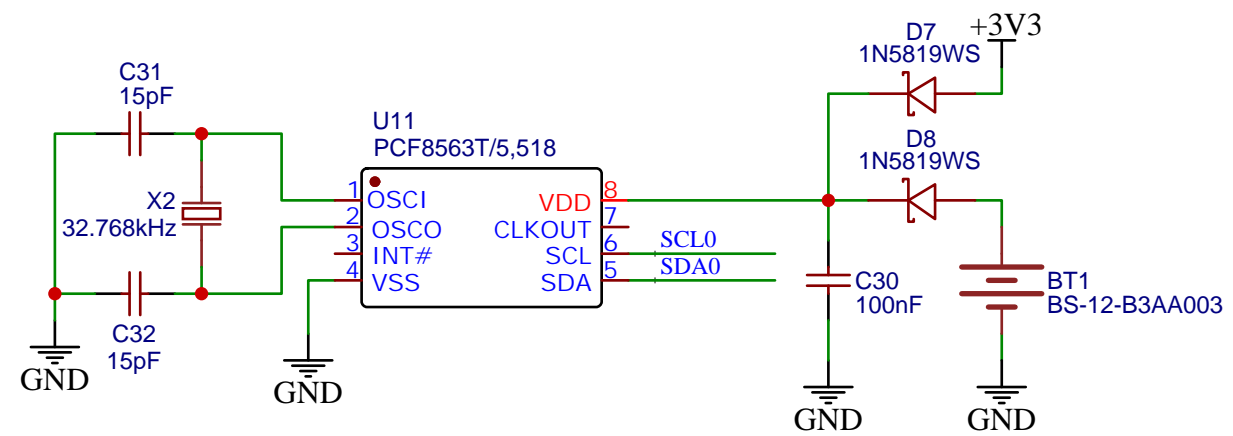

TITLE: ATD3.5-S3 Farm1 shield : RTC		REV: 1.0
 www.artronshop.co.th	Company: ArtronShop CO.,LTD.	Sheet: 1/1
	Date: 2023-12-03	Drawn By: Sonthaya Nongnuch

TITLE: ATD3.5-S3 Farm1 shield : Connector		REV: 1.0
 www.artronshop.co.th	Company: ArtronShop CO.,LTD.	Sheet: 1/1
	Date: 2023-12-03	Drawn By: Sonthaya Nongnuch