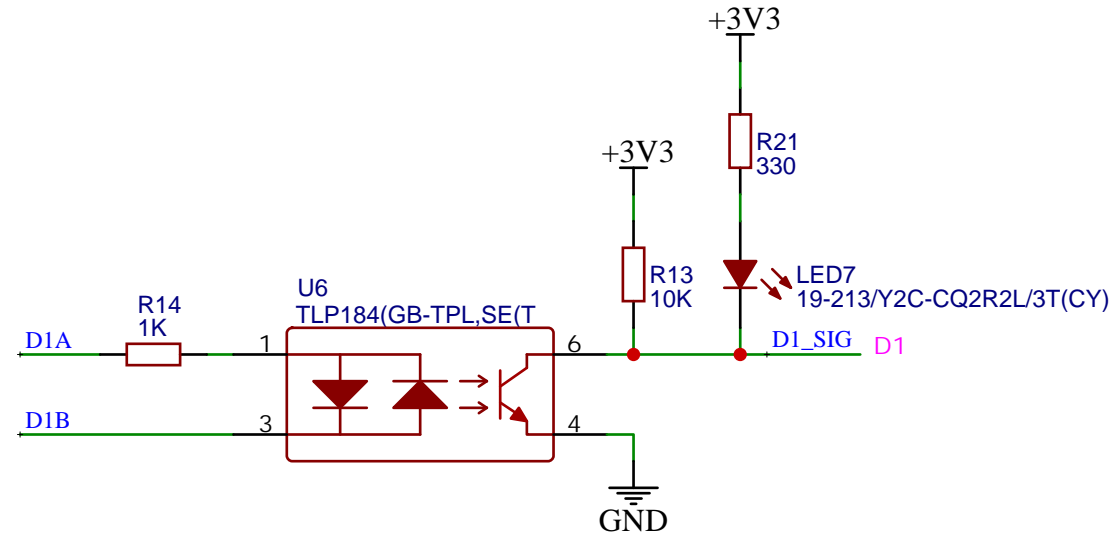

TITLE: ATD3.5-S3 Farm1 shield : RTC		REV: 1.0
 www.artronshop.co.th	Company: ArtronShop CO.,LTD.	Sheet: 1/1
	Date: 2023-12-03	Drawn By: Sonthaya Nongnuch

TITLE: ATD3.5-S3 Farm1 shield : Connector		REV: 1.0
 www.artronshop.co.th	Company: ArtronShop CO.,LTD.	Sheet: 1/1
	Date: 2023-12-03	Drawn By: Sonthaya Nongnuch

TITLE: ATD3.5-S3 Farm1 shield : RS485		REV: 1.0
 ARTRONSHOP www.artronshop.co.th	Company: ArtronShop CO.,LTD.	Sheet: 1/1
	Date: 2023-12-03	Drawn By: Sonthaya Nongnuch

TITLE:	ATD3.5-S3 Farm1 shield : INPUT	REV: 1.0
Company:	ArtronShop CO.,LTD.	Sheet: 1/1
Date:	2023-12-03	Drawn By: Sonthaya Nongnuch