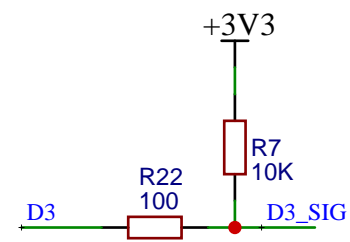

TITLE:	ATD3.5-S3 Farm1 shield : INPUT	REV: 1.0
Company:	ArtronShop CO.,LTD.	Sheet: 1/1
Date:	2023-12-03	Drawn By: Sonthaya Nongnuch