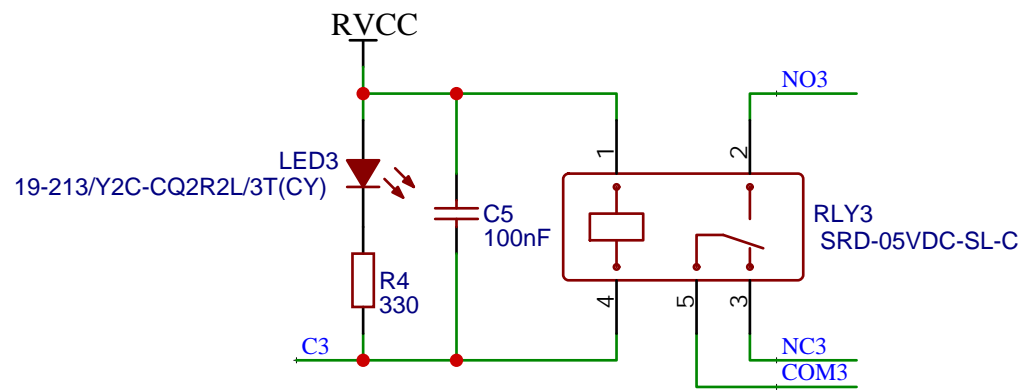

TITLE: ATD3.5-S3 Farm1 shield : Relay		REV: 1.0
 www.artronshop.co.th	Company: ArtronShop CO.,LTD.	Sheet: 1/1
	Date: 2023-12-03	Drawn By: Sonthaya Nongnuch