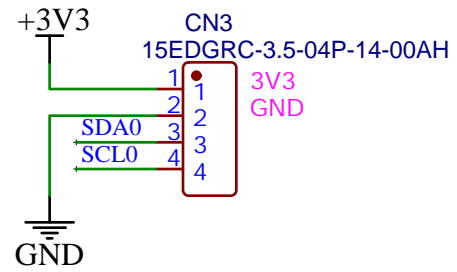

TITLE: ATD3.5-S3 Farm1 shield : RTC		REV: 1.0
 www.artronshop.co.th	Company: ArtronShop CO.,LTD.	Sheet: 1/1
	Date: 2023-12-03	Drawn By: Sonthaya Nongnuch

TITLE: ATD3.5-S3 Farm1 shield : Connector		REV: 1.0
 www.artronshop.co.th	Company: ArtronShop CO.,LTD.	Sheet: 1/1
	Date: 2023-12-03	Drawn By: Sonthaya Nongnuch