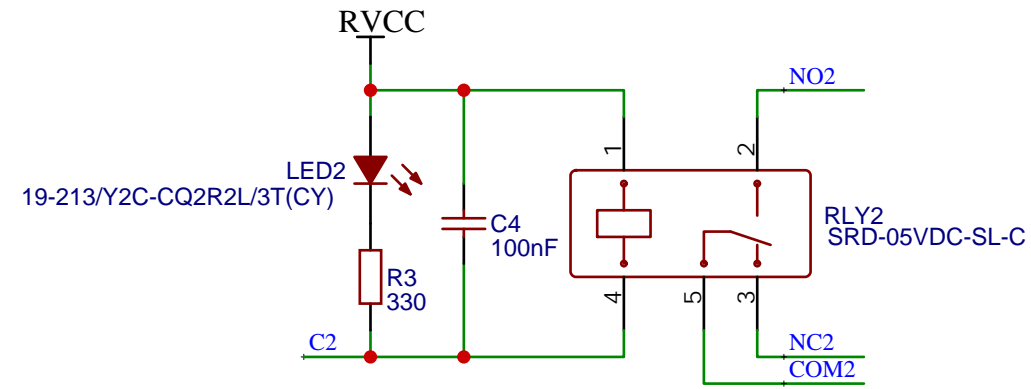

TITLE: ATD3.5-S3 Farm1 shield : Relay		REV: 1.0
 www.artronshop.co.th	Company: ArtronShop CO.,LTD.	Sheet: 1/1
	Date: 2023-12-03	Drawn By: Sonthaya Nongnuch