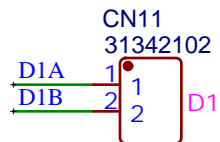

TITLE: ATD3.5-S3 Farm1 shield : RTC		REV: 1.0
 www.artronshop.co.th	Company: ArtronShop CO.,LTD.	Sheet: 1/1
	Date: 2023-12-03	Drawn By: Sonthaya Nongnuch

TITLE: ATD3.5-S3 Farm1 shield : Connector		REV: 1.0
 www.artronshop.co.th	Company: ArtronShop CO.,LTD.	Sheet: 1/1
	Date: 2023-12-03	Drawn By: Sonthaya Nongnuch