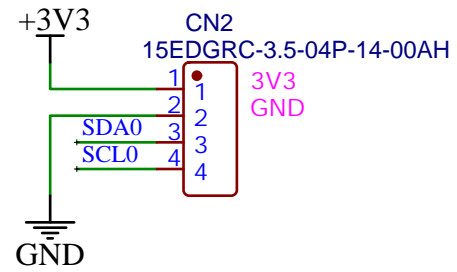

TITLE: ATD3.5-S3 Farm1 shield : RTC		REV: 1.0
 www.artronshop.co.th	Company: ArtronShop CO.,LTD.	Sheet: 1/1
	Date: 2023-12-03	Drawn By: Sonthaya Nongnuch

TITLE: ATD3.5-S3 Farm1 shield : Connector		REV: 1.0
 www.artronshop.co.th	Company: ArtronShop CO.,LTD.	Sheet: 1/1
	Date: 2023-12-03	Drawn By: Sonthaya Nongnuch