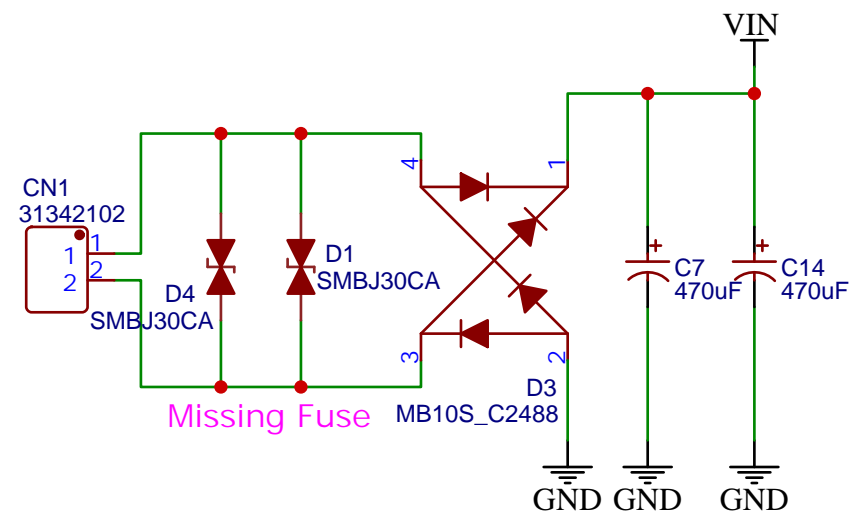

TITLE: ATD3.5-S3 Farm1 shield : RTC		REV: 1.0
 www.artronshop.co.th	Company: ArtronShop CO.,LTD.	Sheet: 1/1
	Date: 2023-12-03	Drawn By: Sonthaya Nongnuch

TITLE: ATD3.5-S3 Farm1 shield : Connector		REV: 1.0
 www.artronshop.co.th	Company: ArtronShop CO.,LTD.	Sheet: 1/1
	Date: 2023-12-03	Drawn By: Sonthaya Nongnuch

TITLE: ATD3.5-S3 Farm1 shield : RS485		REV: 1.0
 ARTRONSHOP www.artronshop.co.th	Company: ArtronShop CO.,LTD.	Sheet: 1/1
	Date: 2023-12-03	Drawn By: Sonthaya Nongnuch

TITLE:	ATD3.5-S3 Farm1 shield : INPUT	REV: 1.0
Company:	ArtronShop CO.,LTD.	Sheet: 1/1
Date:	2023-12-03	Drawn By: Sonthaya Nongnuch