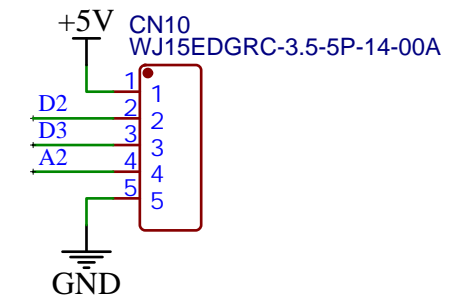

TITLE: ATD3.5-S3 Farm1 shield : RTC		REV: 1.0
 www.artronshop.co.th	Company: ArtronShop CO.,LTD.	Sheet: 1/1
	Date: 2023-12-03	Drawn By: Sonthaya Nongnuch

TITLE: ATD3.5-S3 Farm1 shield : Connector		REV: 1.0
 www.artronshop.co.th	Company: ArtronShop CO.,LTD.	Sheet: 1/1
	Date: 2023-12-03	Drawn By: Sonthaya Nongnuch