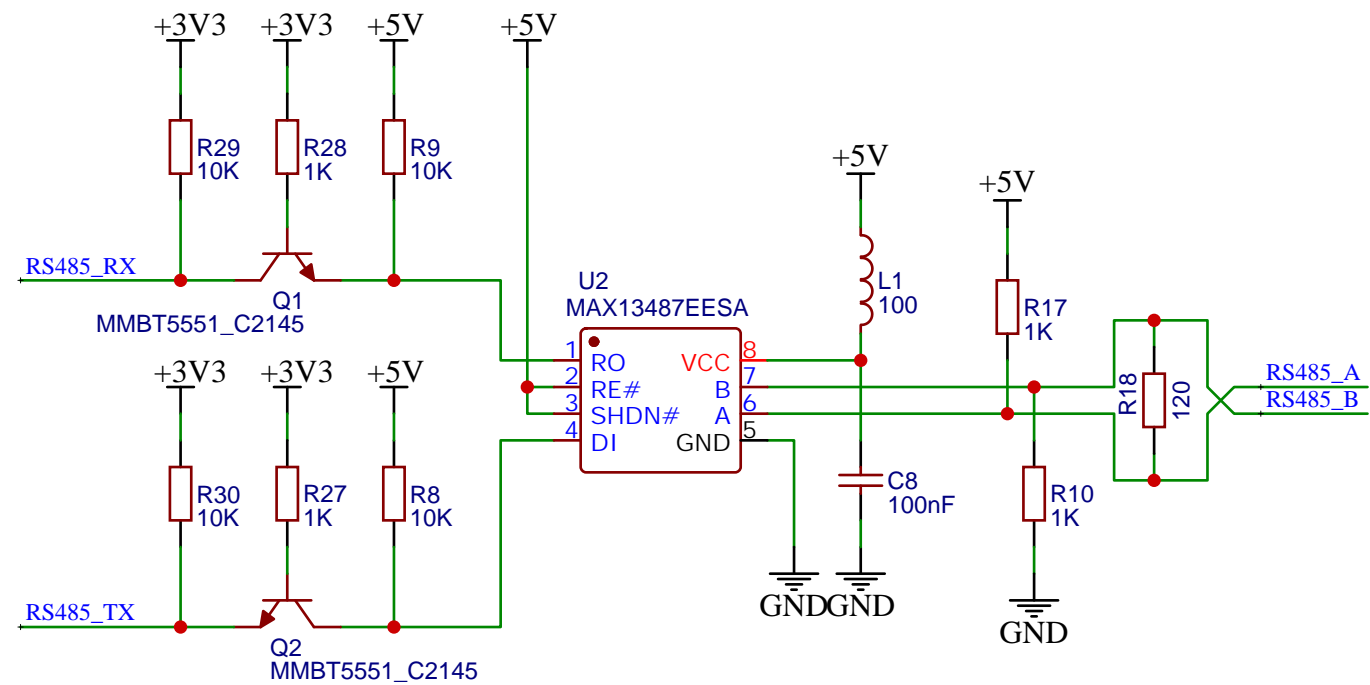

TITLE: ATD3.5-S3 Farm1 shield : RTC		REV: 1.0
 www.artronshop.co.th	Company: ArtronShop CO.,LTD.	Sheet: 1/1
	Date: 2023-12-03	Drawn By: Sonthaya Nongnuch

TITLE: ATD3.5-S3 Farm1 shield : Connector		REV: 1.0
 www.artronshop.co.th	Company: ArtronShop CO.,LTD.	Sheet: 1/1
	Date: 2023-12-03	Drawn By: Sonthaya Nongnuch

TITLE: ATD3.5-S3 Farm1 shield : RS485		REV: 1.0
 ARTRONSHOP www.artronshop.co.th	Company: ArtronShop CO.,LTD.	Sheet: 1/1
	Date: 2023-12-03	Drawn By: Sonthaya Nongnuch

TITLE:	ATD3.5-S3 Farm1 shield : INPUT	REV: 1.0
Company:	ArtronShop CO.,LTD.	Sheet: 1/1
Date:	2023-12-03	Drawn By: Sonthaya Nongnuch