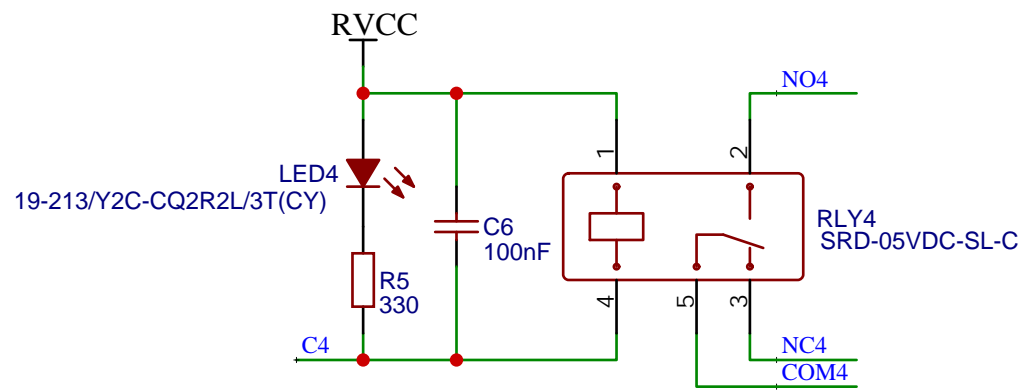

TITLE: ATD3.5-S3 Farm1 shield : Relay		REV: 1.0
 www.artronshop.co.th	Company: ArtronShop CO.,LTD.	Sheet: 1/1
	Date: 2023-12-03	Drawn By: Sonthaya Nongnuch