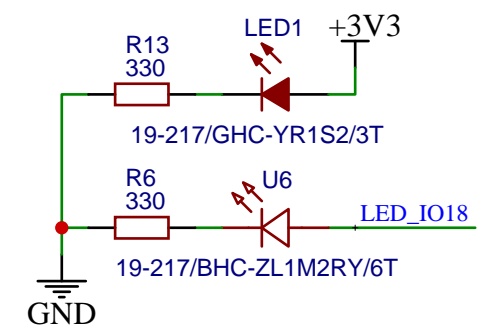

Strapping Pins  
 - IO3  
 - IO45  
 - IO46

TITLE: ESP-HUB75 : ESP32-S3		REV: 1.0
 www.artronshop.co.th	Company: ArtronShop CO.,LTD.	Sheet: 1/3
	Date: 11/4/2026	Drawn By: Sonthaya Nongnuch

TITLE: ESP-HUB75 : HUB75		REV: 1.0
 www.artronshop.co.th	Company: ArtronShop CO.,LTD.	Sheet: 2/3
	Date: 11/4/2026	Drawn By: Sonthaya Nongnuch

# 3.3V/700mA LDO

TITLE: ESP-HUB75 : Power		REV: 1.0
 ARTRONSHOP www.artronshop.co.th	Company: ArtronShop CO.,LTD.	Sheet: 3/3
	Date: 11/4/2026	Drawn By: Sonthaya Nongnuch