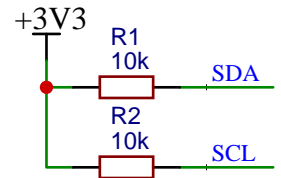

Strapping Pins  
 - IO3  
 - IO45  
 - IO46

TITLE: ESP-HUB75 : ESP32-S3		REV: 1.0
 www.artronshop.co.th	Company: ArtronShop CO.,LTD.	Sheet: 1/3
	Date: 11/4/2026	Drawn By: Sonthaya Nongnuch

TITLE: ESP-HUB75 : HUB75		REV: 1.0
 www.artronshop.co.th	Company: ArtronShop CO.,LTD.	Sheet: 2/3
	Date: 11/4/2026	Drawn By: Sonthaya Nongnuch