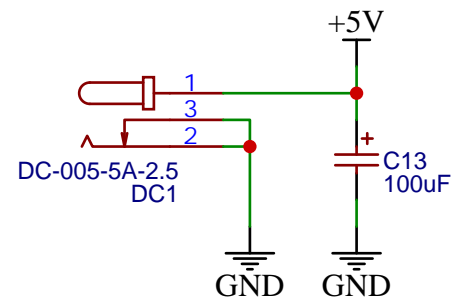

3.3V/700mA LDO

TITLE: ESP-HUB75 : Power		REV: 1.0
ARTRONSHOP www.artronshop.co.th	Company: ArtronShop CO.,LTD.	Sheet: 3/3
	Date: 11/4/2026	Drawn By: Sonthaya Nongnuch