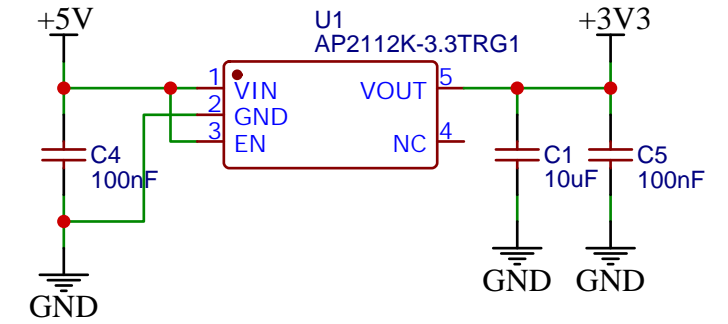

3.3V/700mA LDO

TITLE: ESP-HUB75 : Power		REV: 1.0
ARTRONSHOP www.artronshop.co.th	Company: ArtronShop CO.,LTD.	Sheet: 3/3
	Date: 11/4/2026	Drawn By: Sonthaya Nongnuch