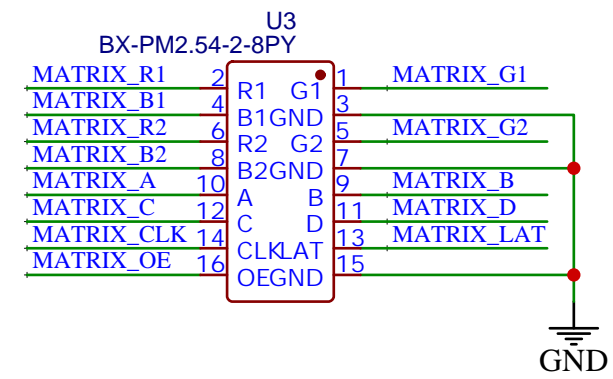

Strapping Pins  
 - IO3  
 - IO45  
 - IO46

TITLE: ESP-HUB75 : ESP32-S3		REV: 1.0
 www.artronshop.co.th	Company: ArtronShop CO.,LTD.	Sheet: 1/3
	Date: 11/4/2026	Drawn By: Sonthaya Nongnuch

TITLE: ESP-HUB75 : HUB75		REV: 1.0
 www.artronshop.co.th	Company: ArtronShop CO.,LTD.	Sheet: 2/3
	Date: 11/4/2026	Drawn By: Sonthaya Nongnuch