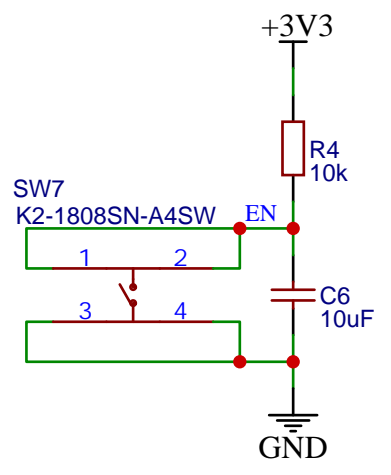

Strapping Pins  
 - IO3  
 - IO45  
 - IO46

TITLE: ESP-HUB75 : ESP32-S3		REV: 1.0
 www.artronshop.co.th	Company: ArtronShop CO.,LTD.	Sheet: 1/3
	Date: 11/4/2026	Drawn By: Sonthaya Nongnuch

TITLE: ESP-HUB75 : HUB75		REV: 1.0
 www.artronshop.co.th	Company: ArtronShop CO.,LTD.	Sheet: 2/3
	Date: 11/4/2026	Drawn By: Sonthaya Nongnuch

# 3.3V/700mA LDO

TITLE: ESP-HUB75 : Power		REV: 1.0
 ARTRONSHOP www.artronshop.co.th	Company: ArtronShop CO.,LTD.	Sheet: 3/3
	Date: 11/4/2026	Drawn By: Sonthaya Nongnuch