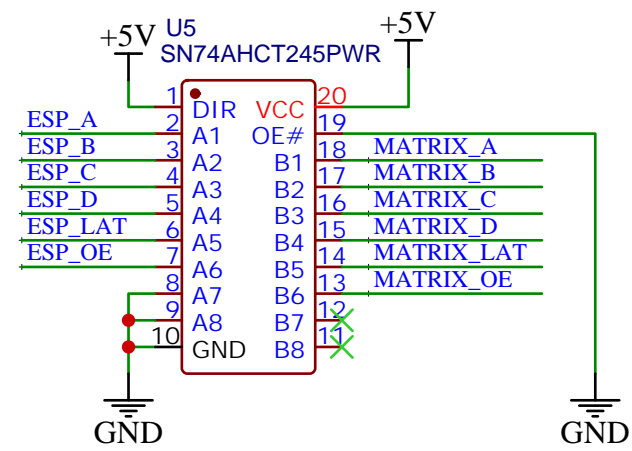

Strapping Pins  
 - IO3  
 - IO45  
 - IO46

TITLE: ESP-HUB75 : ESP32-S3		REV: 1.0
 www.artronshop.co.th	Company: ArtronShop CO.,LTD.	Sheet: 1/3
	Date: 11/4/2026	Drawn By: Sonthaya Nongnuch

TITLE: ESP-HUB75 : HUB75		REV: 1.0
 www.artronshop.co.th	Company: ArtronShop CO.,LTD.	Sheet: 2/3
	Date: 11/4/2026	Drawn By: Sonthaya Nongnuch

# 3.3V/700mA LDO

TITLE: ESP-HUB75 : Power		REV: 1.0
 ARTRONSHOP www.artronshop.co.th	Company: ArtronShop CO.,LTD.	Sheet: 3/3
	Date: 11/4/2026	Drawn By: Sonthaya Nongnuch