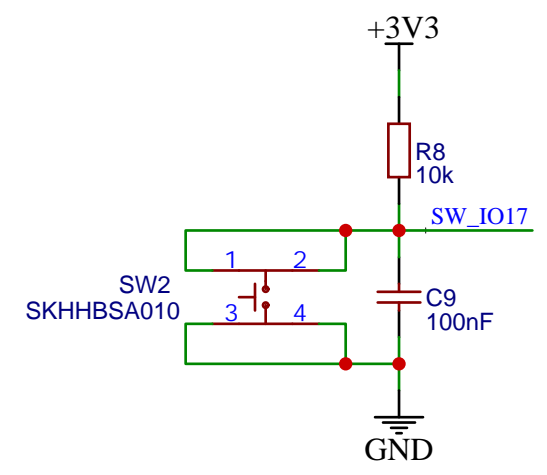

Strapping Pins  
 - IO3  
 - IO45  
 - IO46

TITLE: ESP-HUB75 : ESP32-S3		REV: 1.0
 www.artronshop.co.th	Company: ArtronShop CO.,LTD.	Sheet: 1/3
	Date: 11/4/2026	Drawn By: Sonthaya Nongnuch

TITLE: ESP-HUB75 : HUB75		REV: 1.0
 www.artronshop.co.th	Company: ArtronShop CO.,LTD.	Sheet: 2/3
	Date: 11/4/2026	Drawn By: Sonthaya Nongnuch

# 3.3V/700mA LDO

TITLE: ESP-HUB75 : Power		REV: 1.0
 ARTRONSHOP www.artronshop.co.th	Company: ArtronShop CO.,LTD.	Sheet: 3/3
	Date: 11/4/2026	Drawn By: Sonthaya Nongnuch