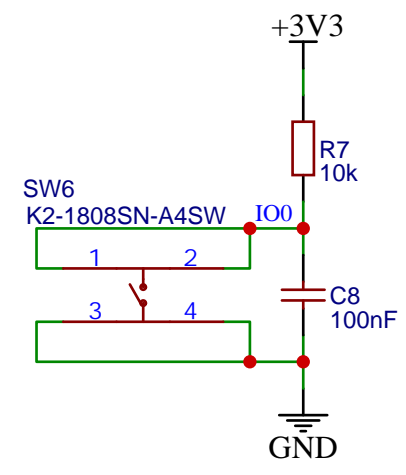

Strapping Pins  
 - IO3  
 - IO45  
 - IO46

TITLE: ESP-HUB75 : ESP32-S3		REV: 1.0
 www.artronshop.co.th	Company: ArtronShop CO.,LTD.	Sheet: 1/3
	Date: 11/4/2026	Drawn By: Sonthaya Nongnuch

TITLE: ESP-HUB75 : HUB75		REV: 1.0
 www.artronshop.co.th	Company: ArtronShop CO.,LTD.	Sheet: 2/3
	Date: 11/4/2026	Drawn By: Sonthaya Nongnuch

# 3.3V/700mA LDO

TITLE: ESP-HUB75 : Power		REV: 1.0
 ARTRONSHOP www.artronshop.co.th	Company: ArtronShop CO.,LTD.	Sheet: 3/3
	Date: 11/4/2026	Drawn By: Sonthaya Nongnuch