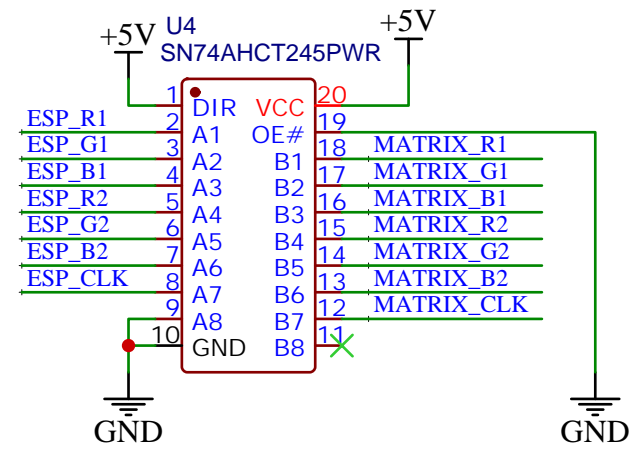

Strapping Pins  
 - IO3  
 - IO45  
 - IO46

TITLE: ESP-HUB75 : ESP32-S3		REV: 1.0
 www.artronshop.co.th	Company: ArtronShop CO.,LTD.	Sheet: 1/3
	Date: 11/4/2026	Drawn By: Sonthaya Nongnuch

TITLE: ESP-HUB75 : HUB75		REV: 1.0
 www.artronshop.co.th	Company: ArtronShop CO.,LTD.	Sheet: 2/3
	Date: 11/4/2026	Drawn By: Sonthaya Nongnuch

# 3.3V/700mA LDO

TITLE: ESP-HUB75 : Power		REV: 1.0
 ARTRONSHOP www.artronshop.co.th	Company: ArtronShop CO.,LTD.	Sheet: 3/3
	Date: 11/4/2026	Drawn By: Sonthaya Nongnuch