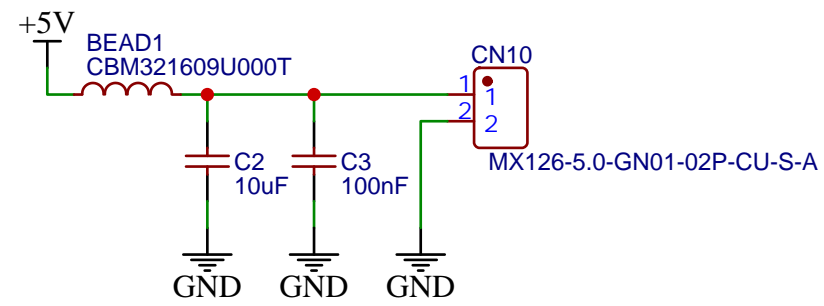

3.3V/700mA LDO

TITLE: ESP-HUB75 : Power		REV: 1.0
ARTRONSHOP www.artronshop.co.th	Company: ArtronShop CO.,LTD.	Sheet: 3/3
	Date: 11/4/2026	Drawn By: Sonthaya Nongnuch