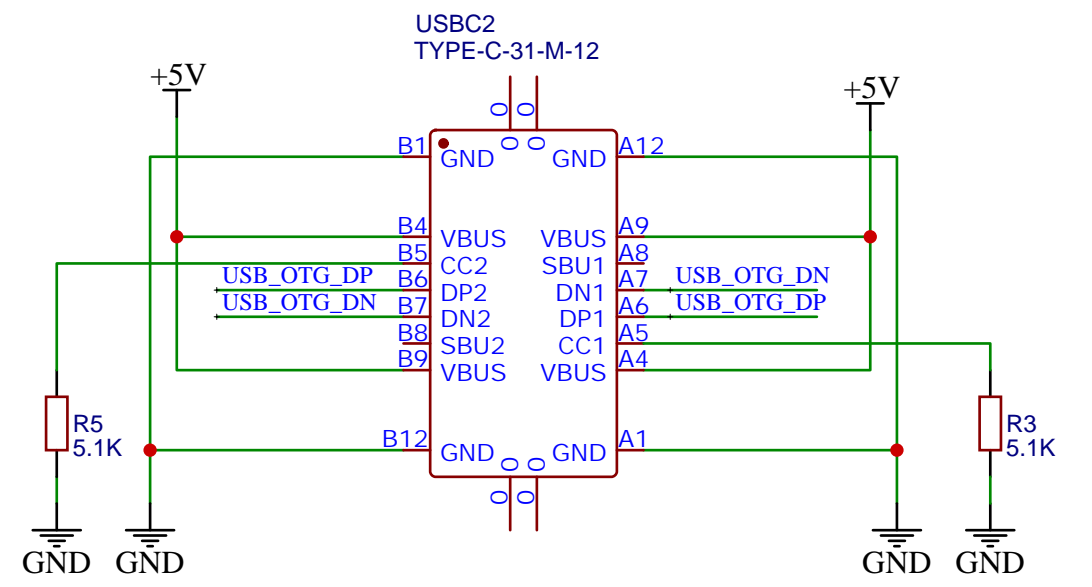

Strapping Pins  
 - IO3  
 - IO45  
 - IO46

TITLE: ESP-HUB75 : ESP32-S3		REV: 1.0
 www.artronshop.co.th	Company: ArtronShop CO.,LTD.	Sheet: 1/3
	Date: 11/4/2026	Drawn By: Sonthaya Nongnuch

TITLE: ESP-HUB75 : HUB75		REV: 1.0
 www.artronshop.co.th	Company: ArtronShop CO.,LTD.	Sheet: 2/3
	Date: 11/4/2026	Drawn By: Sonthaya Nongnuch

# 3.3V/700mA LDO

TITLE: ESP-HUB75 : Power		REV: 1.0
 ARTRONSHOP www.artronshop.co.th	Company: ArtronShop CO.,LTD.	Sheet: 3/3
	Date: 11/4/2026	Drawn By: Sonthaya Nongnuch