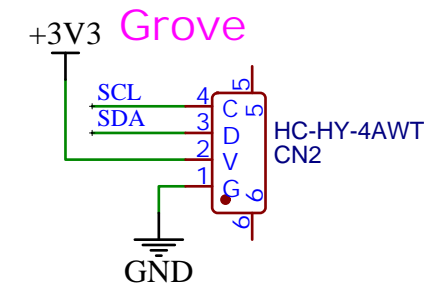

Strapping Pins  
 - IO3  
 - IO45  
 - IO46

TITLE: ESP-HUB75 : ESP32-S3		REV: 1.0
 www.artronshop.co.th	Company: ArtronShop CO.,LTD.	Sheet: 1/3
	Date: 11/4/2026	Drawn By: Sonthaya Nongnuch

TITLE: ESP-HUB75 : HUB75		REV: 1.0
 www.artronshop.co.th	Company: ArtronShop CO.,LTD.	Sheet: 2/3
	Date: 11/4/2026	Drawn By: Sonthaya Nongnuch