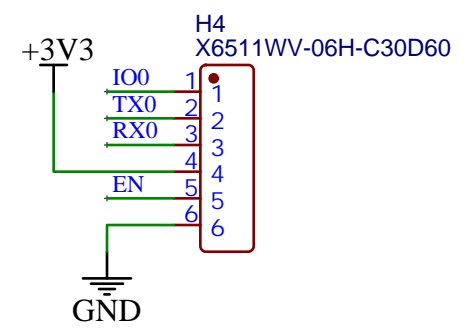

Strapping Pins  
 - IO3  
 - IO45  
 - IO46

TITLE: ESP-HUB75 : ESP32-S3		REV: 1.0
 www.artronshop.co.th	Company: ArtronShop CO.,LTD.	Sheet: 1/3
	Date: 11/4/2026	Drawn By: Sonthaya Nongnuch

TITLE: ESP-HUB75 : HUB75		REV: 1.0
 www.artronshop.co.th	Company: ArtronShop CO.,LTD.	Sheet: 2/3
	Date: 11/4/2026	Drawn By: Sonthaya Nongnuch