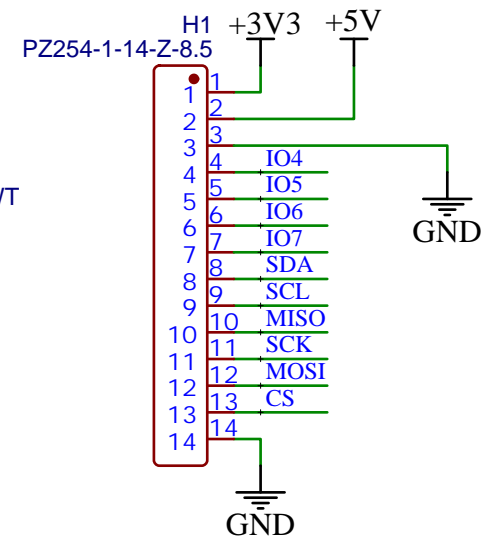

Strapping Pins  
 - IO3  
 - IO45  
 - IO46

TITLE: ESP-HUB75 : ESP32-S3		REV: 1.0
 www.artronshop.co.th	Company: ArtronShop CO.,LTD.	Sheet: 1/3
	Date: 11/4/2026	Drawn By: Sonthaya Nongnuch

TITLE: ESP-HUB75 : HUB75		REV: 1.0
 www.artronshop.co.th	Company: ArtronShop CO.,LTD.	Sheet: 2/3
	Date: 11/4/2026	Drawn By: Sonthaya Nongnuch

# 3.3V/700mA LDO

TITLE: ESP-HUB75 : Power		REV: 1.0
 ARTRONSHOP www.artronshop.co.th	Company: ArtronShop CO.,LTD.	Sheet: 3/3
	Date: 11/4/2026	Drawn By: Sonthaya Nongnuch