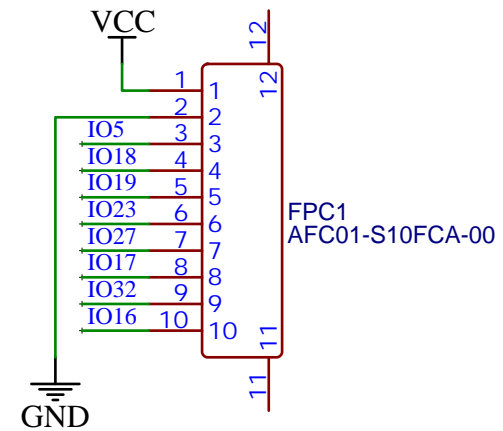

TITLE: IOXESP32 Farm Base : Connector		REV: 1.0
ARTRONSHOP www.artronshop.co.th	Company: Artron Shop Co.,Ltd.	Sheet: 1/1
	Date: 2021-05-16	Drawn By: Sonthaya Nongnuch