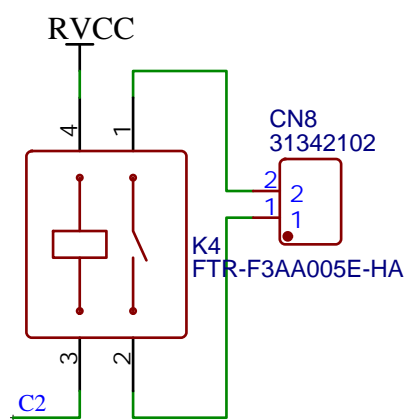

TITLE: IOXESP32 Farm Base : Main Board		REV: 1.0
 www.artronshop.co.th	Company: Artron Shop Co.,Ltd.	Sheet: 1/1
	Date: 2021-05-16	Drawn By: Sonthaya Nongnuch

TITLE: IOXESP32 Farm Base : Power		REV: 1.0
 ARTRONSHOP www.artronshop.co.th	Company: Artron Shop Co.,Ltd.	Sheet: 1/1
	Date: 2021-05-16	Drawn By: Sonthaya Nongnuch

TITLE: IOXESP32 Farm Base : Relay		REV: 1.0
 www.artronshop.co.th	Company: Artron Shop Co.,Ltd.	Sheet: 1/1
	Date: 2021-05-16	Drawn By: Sonthaya Nongnuch

TITLE: IOXESP32 Farm Base : RTC		REV: 1.0
 www.artronshop.co.th	Company: Artron Shop Co.,Ltd.	Sheet: 1/1
	Date: 2021-05-16	Drawn By: Sonthaya Nongnuch

TITLE: IOXESP32 Farm Base : Connector		REV: 1.0
 ARTRONSHOP www.artronshop.co.th	Company: Artron Shop Co.,Ltd.	Sheet: 1/1
	Date: 2021-05-16	Drawn By: Sonthaya Nongnuch

TITLE: IOXESP32 Farm Base : RS485		REV: 1.0
 ARTRONSHOP www.artronshop.co.th	Company: Artron Shop Co.,Ltd.	Sheet: 1/1
	Date: 2021-05-16	Drawn By: Sonthaya Nongnuch