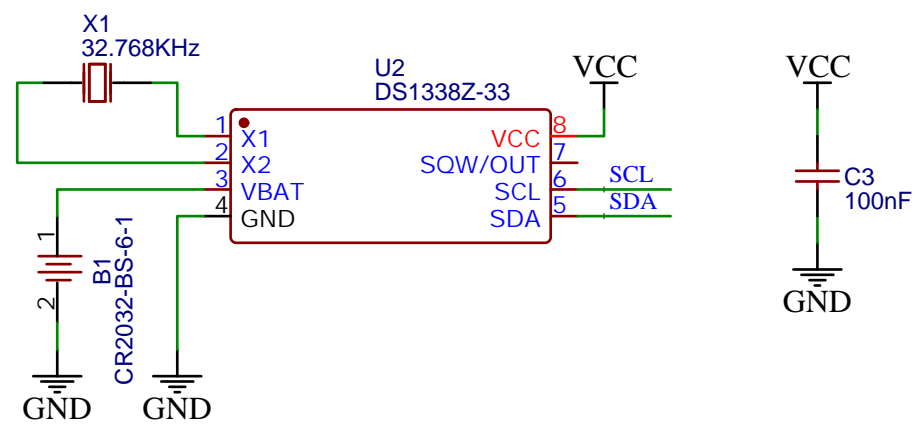

TITLE: IOXESP32 Farm Base : RTC		REV: 1.0
 www.artronshop.co.th	Company: Artron Shop Co.,Ltd.	Sheet: 1/1
	Date: 2021-05-16	Drawn By: Sonthaya Nongnuch