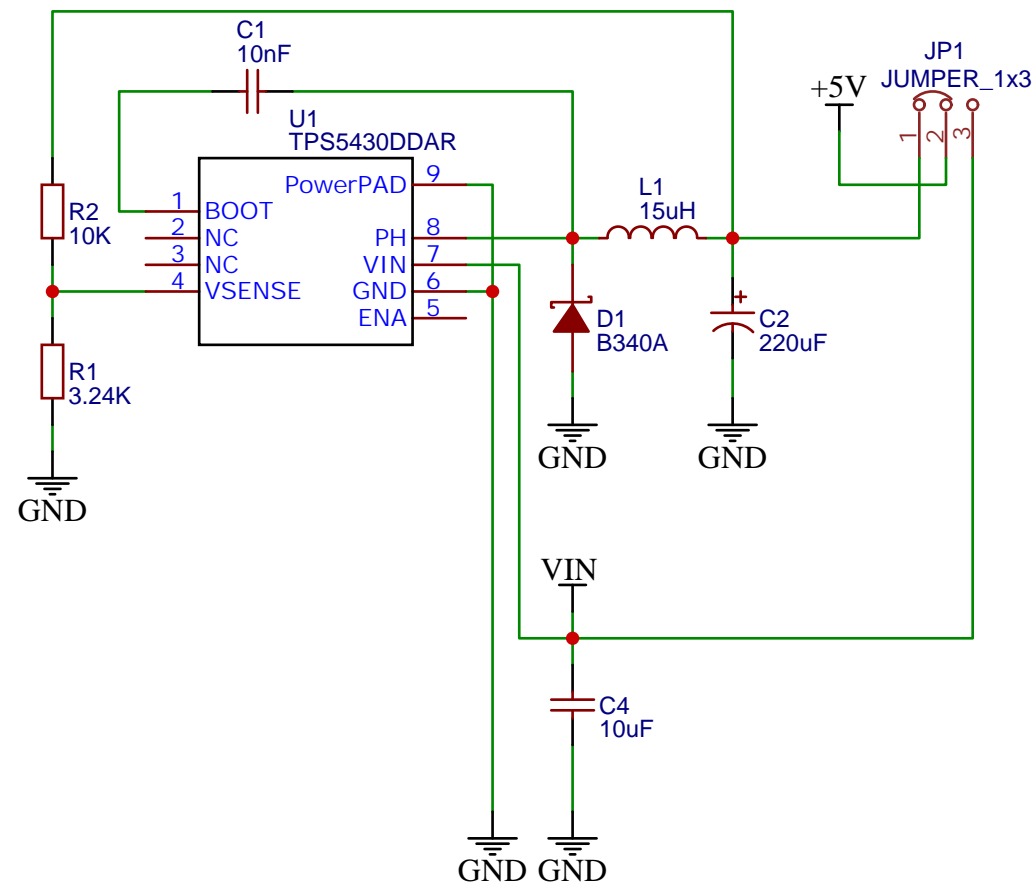

TITLE: IOXESP32 Farm Base : Main Board		REV: 1.0
 www.artronshop.co.th	Company: Artron Shop Co.,Ltd.	Sheet: 1/1
	Date: 2021-05-16	Drawn By: Sonthaya Nongnuch

TITLE: IOXESP32 Farm Base : Power		REV: 1.0
 ARTRONSHOP www.artronshop.co.th	Company: Artron Shop Co.,Ltd.	Sheet: 1/1
	Date: 2021-05-16	Drawn By: Sonthaya Nongnuch

TITLE: IOXESP32 Farm Base : Relay		REV: 1.0
 www.artronshop.co.th	Company: Artron Shop Co.,Ltd.	Sheet: 1/1
	Date: 2021-05-16	Drawn By: Sonthaya Nongnuch

TITLE: IOXESP32 Farm Base : RTC		REV: 1.0
 www.artronshop.co.th	Company: Artron Shop Co.,Ltd.	Sheet: 1/1
	Date: 2021-05-16	Drawn By: Sonthaya Nongnuch

TITLE: IOXESP32 Farm Base : Connector		REV: 1.0
 ARTRONSHOP www.artronshop.co.th	Company: Artron Shop Co.,Ltd.	Sheet: 1/1
	Date: 2021-05-16	Drawn By: Sonthaya Nongnuch

TITLE: IOXESP32 Farm Base : RS485		REV: 1.0
 ARTRONSHOP www.artronshop.co.th	Company: Artron Shop Co.,Ltd.	Sheet: 1/1
	Date: 2021-05-16	Drawn By: Sonthaya Nongnuch