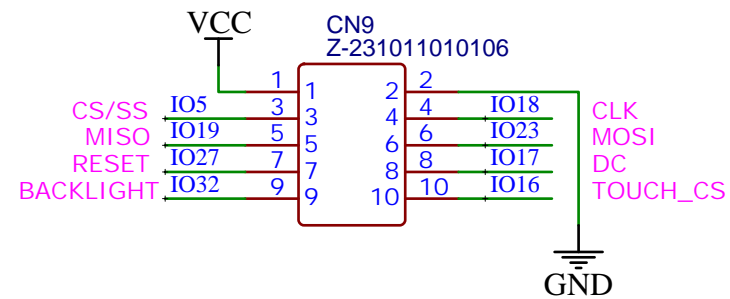

TITLE: IOXESP32 Farm Base : Connector		REV: 1.0
ARTRONSHOP www.artronshop.co.th	Company: Artron Shop Co.,Ltd.	Sheet: 1/1
	Date: 2021-05-16	Drawn By: Sonthaya Nongnuch