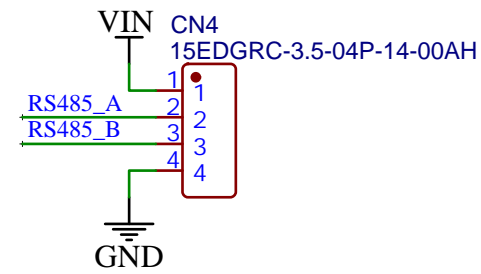

TITLE: IOXESP32 Farm Base : Connector		REV: 1.0
ARTRONSHOP www.artronshop.co.th	Company: Artron Shop Co.,Ltd.	Sheet: 1/1
	Date: 2021-05-16	Drawn By: Sonthaya Nongnuch