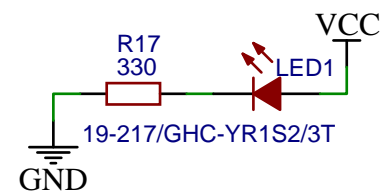

TITLE: IOXESP32 Farm Base : Main Board		REV: 1.0
 www.artronshop.co.th	Company: Artron Shop Co.,Ltd.	Sheet: 1/1
	Date: 2021-05-16	Drawn By: Sonthaya Nongnuch

TITLE: IOXESP32 Farm Base : Power		REV: 1.0
 ARTRONSHOP www.artronshop.co.th	Company: Artron Shop Co.,Ltd.	Sheet: 1/1
	Date: 2021-05-16	Drawn By: Sonthaya Nongnuch