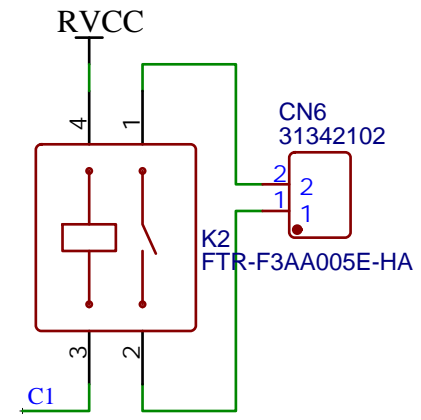

TITLE: IOXESP32 Farm Base : Relay		REV: 1.0
 www.artronshop.co.th	Company: Artron Shop Co.,Ltd.	Sheet: 1/1
	Date: 2021-05-16	Drawn By: Sonthaya Nongnuch

TITLE: IOXESP32 Farm Base : RTC		REV: 1.0
 www.artronshop.co.th	Company: Artron Shop Co.,Ltd.	Sheet: 1/1
	Date: 2021-05-16	Drawn By: Sonthaya Nongnuch