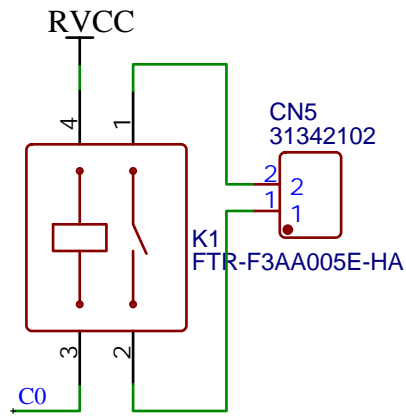

TITLE: IOXESP32 Farm Base : Main Board		REV: 1.0
 www.artronshop.co.th	Company: Artron Shop Co.,Ltd.	Sheet: 1/1
	Date: 2021-05-16	Drawn By: Sonthaya Nongnuch

TITLE: IOXESP32 Farm Base : Power		REV: 1.0
 ARTRONSHOP www.artronshop.co.th	Company: Artron Shop Co.,Ltd.	Sheet: 1/1
	Date: 2021-05-16	Drawn By: Sonthaya Nongnuch

TITLE: IOXESP32 Farm Base : Relay		REV: 1.0
 www.artronshop.co.th	Company: Artron Shop Co.,Ltd.	Sheet: 1/1
	Date: 2021-05-16	Drawn By: Sonthaya Nongnuch

TITLE: IOXESP32 Farm Base : RTC		REV: 1.0
 www.artronshop.co.th	Company: Artron Shop Co.,Ltd.	Sheet: 1/1
	Date: 2021-05-16	Drawn By: Sonthaya Nongnuch

TITLE: IOXESP32 Farm Base : Connector		REV: 1.0
 ARTRONSHOP www.artronshop.co.th	Company: Artron Shop Co.,Ltd.	Sheet: 1/1
	Date: 2021-05-16	Drawn By: Sonthaya Nongnuch

TITLE: IOXESP32 Farm Base : RS485		REV: 1.0
 ARTRONSHOP www.artronshop.co.th	Company: Artron Shop Co.,Ltd.	Sheet: 1/1
	Date: 2021-05-16	Drawn By: Sonthaya Nongnuch