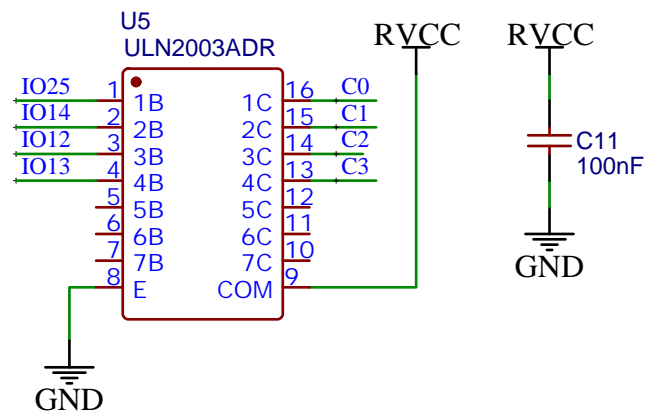

TITLE: IOXESP32 Farm Base : Main Board		REV: 1.0
 www.artronshop.co.th	Company: Artron Shop Co.,Ltd.	Sheet: 1/1
	Date: 2021-05-16	Drawn By: Sonthaya Nongnuch

TITLE: IOXESP32 Farm Base : Power		REV: 1.0
 ARTRONSHOP www.artronshop.co.th	Company: Artron Shop Co.,Ltd.	Sheet: 1/1
	Date: 2021-05-16	Drawn By: Sonthaya Nongnuch

TITLE: IOXESP32 Farm Base : Relay		REV: 1.0
 www.artronshop.co.th	Company: Artron Shop Co.,Ltd.	Sheet: 1/1
	Date: 2021-05-16	Drawn By: Sonthaya Nongnuch

TITLE: IOXESP32 Farm Base : RTC		REV: 1.0
 www.artronshop.co.th	Company: Artron Shop Co.,Ltd.	Sheet: 1/1
	Date: 2021-05-16	Drawn By: Sonthaya Nongnuch