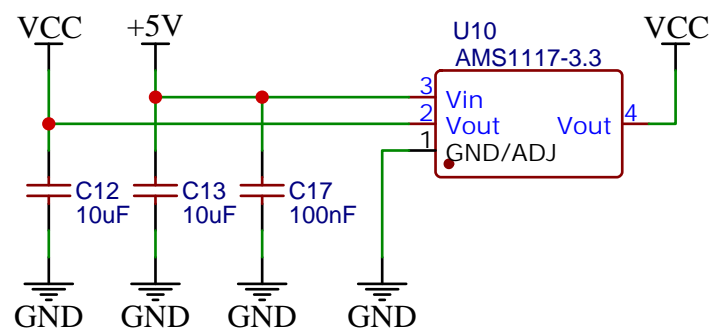

TITLE: IOXESP32 Farm Base : Main Board		REV: 1.0
 www.artronshop.co.th	Company: Artron Shop Co.,Ltd.	Sheet: 1/1
	Date: 2021-05-16	Drawn By: Sonthaya Nongnuch

TITLE: IOXESP32 Farm Base : Power		REV: 1.0
 ARTRONSHOP www.artronshop.co.th	Company: Artron Shop Co.,Ltd.	Sheet: 1/1
	Date: 2021-05-16	Drawn By: Sonthaya Nongnuch