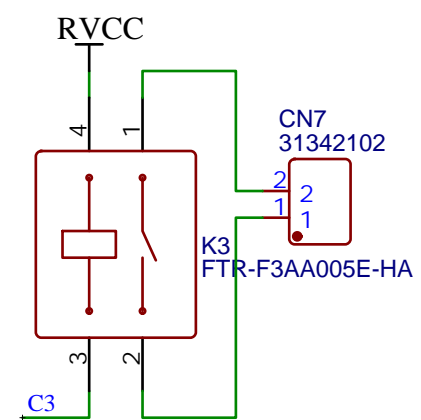

TITLE: IOXESP32 Farm Base : Main Board		REV: 1.0
 www.artronshop.co.th	Company: Artron Shop Co.,Ltd.	Sheet: 1/1
	Date: 2021-05-16	Drawn By: Sonthaya Nongnuch

TITLE: IOXESP32 Farm Base : Power		REV: 1.0
 ARTRONSHOP www.artronshop.co.th	Company: Artron Shop Co.,Ltd.	Sheet: 1/1
	Date: 2021-05-16	Drawn By: Sonthaya Nongnuch

TITLE: IOXESP32 Farm Base : Relay		REV: 1.0
 www.artronshop.co.th	Company: Artron Shop Co.,Ltd.	Sheet: 1/1
	Date: 2021-05-16	Drawn By: Sonthaya Nongnuch

TITLE: IOXESP32 Farm Base : RTC		REV: 1.0
 www.artronshop.co.th	Company: Artron Shop Co.,Ltd.	Sheet: 1/1
	Date: 2021-05-16	Drawn By: Sonthaya Nongnuch

TITLE: IOXESP32 Farm Base : Connector		REV: 1.0
 ARTRONSHOP www.artronshop.co.th	Company: Artron Shop Co.,Ltd.	Sheet: 1/1
	Date: 2021-05-16	Drawn By: Sonthaya Nongnuch

TITLE: IOXESP32 Farm Base : RS485		REV: 1.0
 ARTRONSHOP www.artronshop.co.th	Company: Artron Shop Co.,Ltd.	Sheet: 1/1
	Date: 2021-05-16	Drawn By: Sonthaya Nongnuch