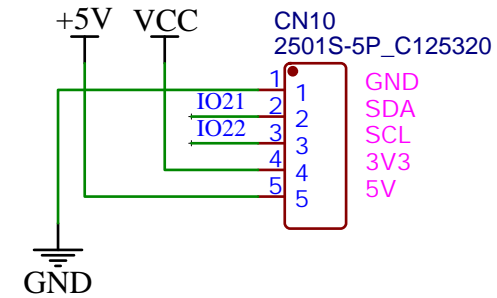

TITLE: IOXESP32 Farm Base : Connector		REV: 1.0
ARTRONSHOP www.artronshop.co.th	Company: Artron Shop Co.,Ltd.	Sheet: 1/1
	Date: 2021-05-16	Drawn By: Sonthaya Nongnuch