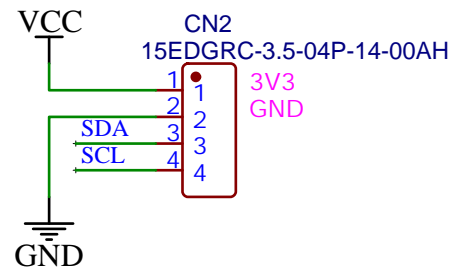

TITLE: IOXESP32 Farm Base : Connector		REV: 1.0
ARTRONSHOP www.artronshop.co.th	Company: Artron Shop Co.,Ltd.	Sheet: 1/1
	Date: 2021-05-16	Drawn By: Sonthaya Nongnuch