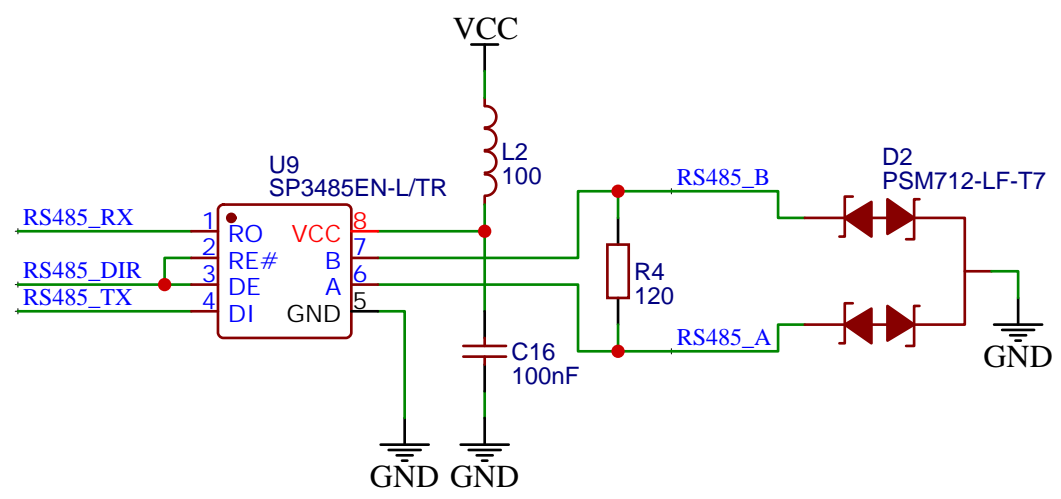

TITLE: IOXESP32 Farm Base : Main Board		REV: 1.0
 www.artronshop.co.th	Company: Artron Shop Co.,Ltd.	Sheet: 1/1
	Date: 2021-05-16	Drawn By: Sonthaya Nongnuch

TITLE: IOXESP32 Farm Base : Power		REV: 1.0
 ARTRONSHOP www.artronshop.co.th	Company: Artron Shop Co.,Ltd.	Sheet: 1/1
	Date: 2021-05-16	Drawn By: Sonthaya Nongnuch

TITLE: IOXESP32 Farm Base : Connector		REV: 1.0
 ARTRONSHOP www.artronshop.co.th	Company: Artron Shop Co.,Ltd.	Sheet: 1/1
	Date: 2021-05-16	Drawn By: Sonthaya Nongnuch

TITLE: IOXESP32 Farm Base : RS485		REV: 1.0
 ARTRONSHOP www.artronshop.co.th	Company: Artron Shop Co.,Ltd.	Sheet: 1/1
	Date: 2021-05-16	Drawn By: Sonthaya Nongnuch