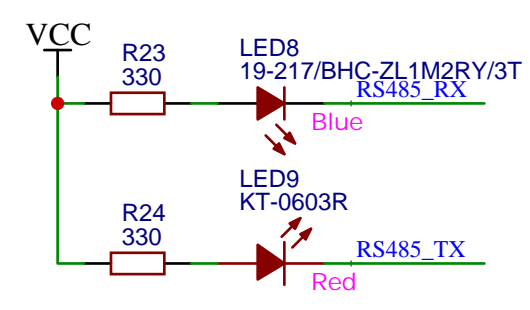

TITLE: IOXESP32 Farm Base : RS485		REV: 1.0
ARTRONSHOP www.artronshop.co.th	Company: Artron Shop Co.,Ltd.	Sheet: 1/1
	Date: 2021-05-16	Drawn By: Sonthaya Nongnuch