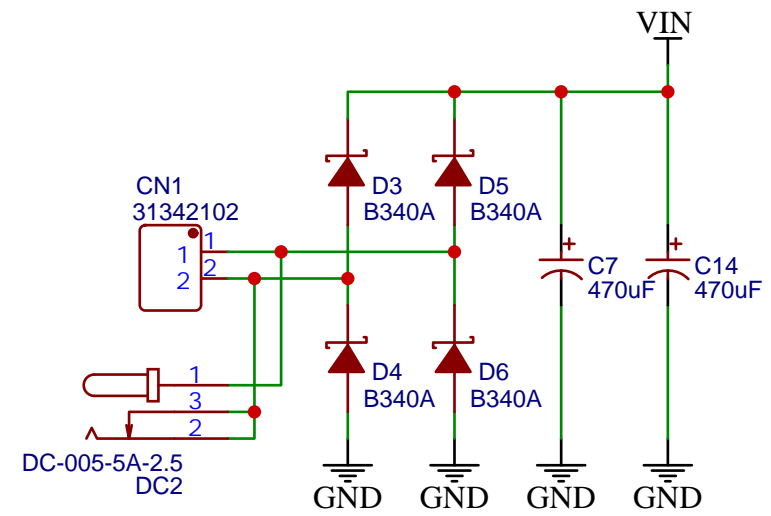

TITLE: IOXESP32 Farm Base : Main Board		REV: 1.0
 www.artronshop.co.th	Company: Artron Shop Co.,Ltd.	Sheet: 1/1
	Date: 2021-05-16	Drawn By: Sonthaya Nongnuch

TITLE: IOXESP32 Farm Base : Power		REV: 1.0
 ARTRONSHOP www.artronshop.co.th	Company: Artron Shop Co.,Ltd.	Sheet: 1/1
	Date: 2021-05-16	Drawn By: Sonthaya Nongnuch

TITLE: IOXESP32 Farm Base : Relay		REV: 1.0
 www.artronshop.co.th	Company: Artron Shop Co.,Ltd.	Sheet: 1/1
	Date: 2021-05-16	Drawn By: Sonthaya Nongnuch

TITLE: IOXESP32 Farm Base : RTC		REV: 1.0
 www.artronshop.co.th	Company: Artron Shop Co.,Ltd.	Sheet: 1/1
	Date: 2021-05-16	Drawn By: Sonthaya Nongnuch