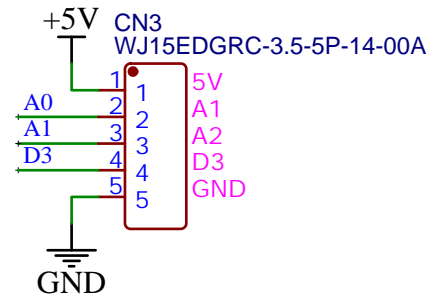

TITLE: IOXESP32 Farm Base : Connector		REV: 1.0
ARTRONSHOP www.artronshop.co.th	Company: Artron Shop Co.,Ltd.	Sheet: 1/1
	Date: 2021-05-16	Drawn By: Sonthaya Nongnuch