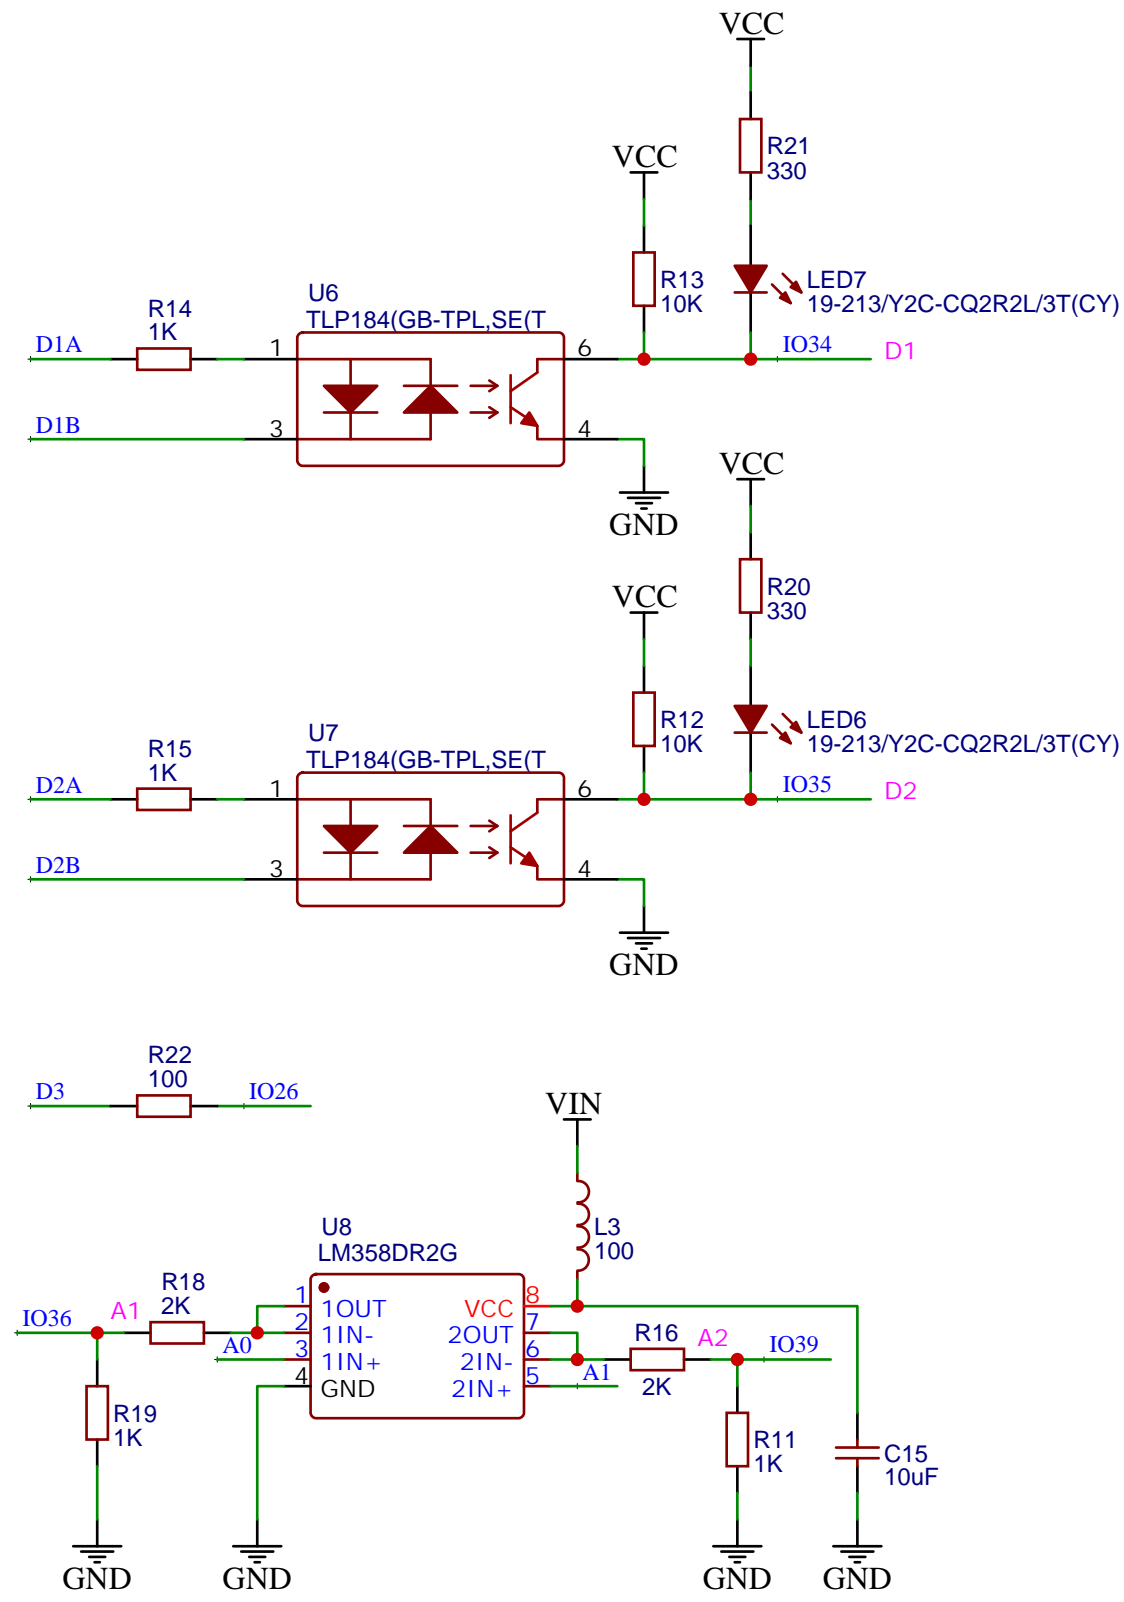

TITLE: IOXESP32 Farm Base : Main Board		REV: 1.0
 www.artronshop.co.th	Company: Artron Shop Co.,Ltd.	Sheet: 1/1
	Date: 2021-05-16	Drawn By: Sonthaya Nongnuch

TITLE: IOXESP32 Farm Base : Power		REV: 1.0
 ARTRONSHOP www.artronshop.co.th	Company: Artron Shop Co.,Ltd.	Sheet: 1/1
	Date: 2021-05-16	Drawn By: Sonthaya Nongnuch

TITLE: IOXESP32 Farm Base : Relay		REV: 1.0
 www.artronshop.co.th	Company: Artron Shop Co.,Ltd.	Sheet: 1/1
	Date: 2021-05-16	Drawn By: Sonthaya Nongnuch

TITLE: IOXESP32 Farm Base : RTC		REV: 1.0
 www.artronshop.co.th	Company: Artron Shop Co.,Ltd.	Sheet: 1/1
	Date: 2021-05-16	Drawn By: Sonthaya Nongnuch

TITLE: IOXESP32 Farm Base : Connector		REV: 1.0
 ARTRONSHOP www.artronshop.co.th	Company: Artron Shop Co.,Ltd.	Sheet: 1/1
	Date: 2021-05-16	Drawn By: Sonthaya Nongnuch

TITLE: IOXESP32 Farm Base : RS485		REV: 1.0
 ARTRONSHOP www.artronshop.co.th	Company: Artron Shop Co.,Ltd.	Sheet: 1/1
	Date: 2021-05-16	Drawn By: Sonthaya Nongnuch

TITLE: IOESP32 Farm Base : INPUT		REV: 1.0
 www.artronshop.co.th	Company: Artron Shop Co.,Ltd.	Sheet: 1/1
	Date: 2021-06-09	Drawn By: Sonthaya Nongnuch