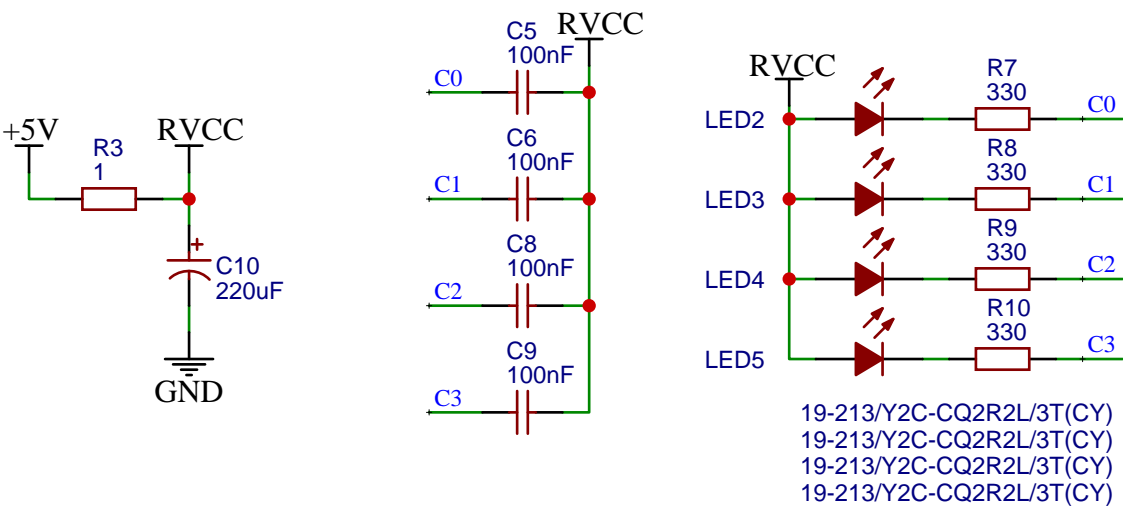

TITLE: IOXESP32 Farm Base : Main Board		REV: 1.0
 www.artronshop.co.th	Company: Artron Shop Co.,Ltd.	Sheet: 1/1
	Date: 2021-05-16	Drawn By: Sonthaya Nongnuch

TITLE: IOXESP32 Farm Base : Power		REV: 1.0
 ARTRONSHOP www.artronshop.co.th	Company: Artron Shop Co.,Ltd.	Sheet: 1/1
	Date: 2021-05-16	Drawn By: Sonthaya Nongnuch

TITLE: IOXESP32 Farm Base : Relay		REV: 1.0
 www.artronshop.co.th	Company: Artron Shop Co.,Ltd.	Sheet: 1/1
	Date: 2021-05-16	Drawn By: Sonthaya Nongnuch

TITLE: IOXESP32 Farm Base : RTC		REV: 1.0
 www.artronshop.co.th	Company: Artron Shop Co.,Ltd.	Sheet: 1/1
	Date: 2021-05-16	Drawn By: Sonthaya Nongnuch

TITLE: IOXESP32 Farm Base : Connector		REV: 1.0
 ARTRONSHOP www.artronshop.co.th	Company: Artron Shop Co.,Ltd.	Sheet: 1/1
	Date: 2021-05-16	Drawn By: Sonthaya Nongnuch

TITLE: IOXESP32 Farm Base : RS485		REV: 1.0
 ARTRONSHOP www.artronshop.co.th	Company: Artron Shop Co.,Ltd.	Sheet: 1/1
	Date: 2021-05-16	Drawn By: Sonthaya Nongnuch