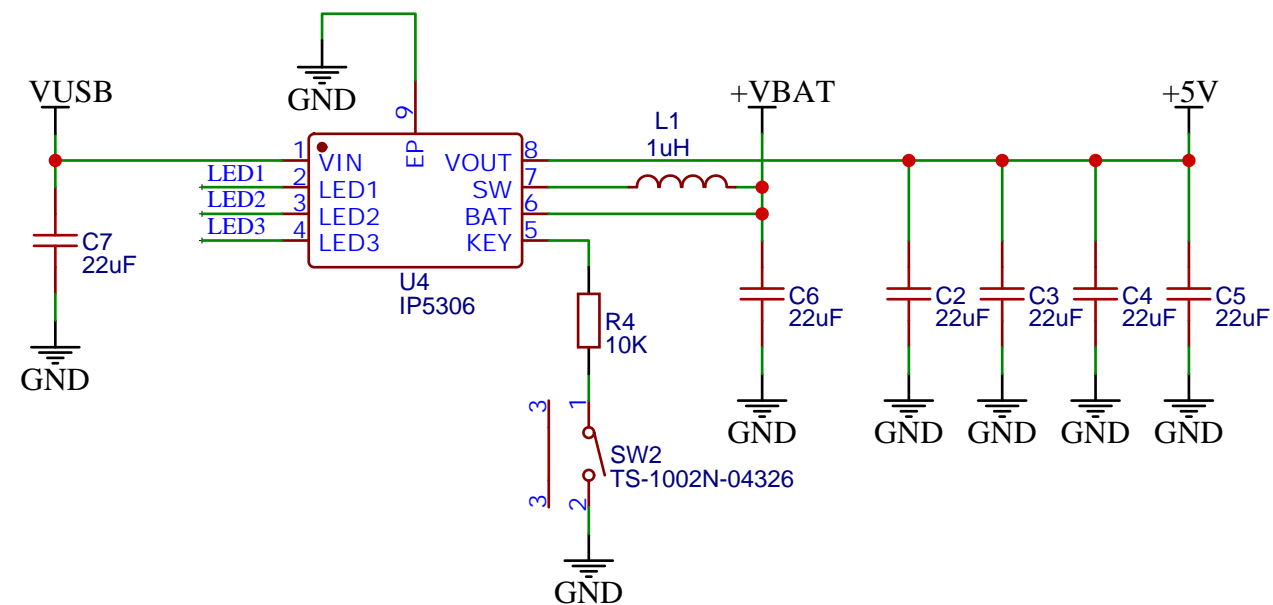

Power

TITLE: KidMotor		REV: 4.1
 www.artronshop.co.th	Company: Artron Shop Co.,Ltd.	Sheet: 2/5
	Date: 2022-01-14	Drawn By: Sonthaya Nongnuch