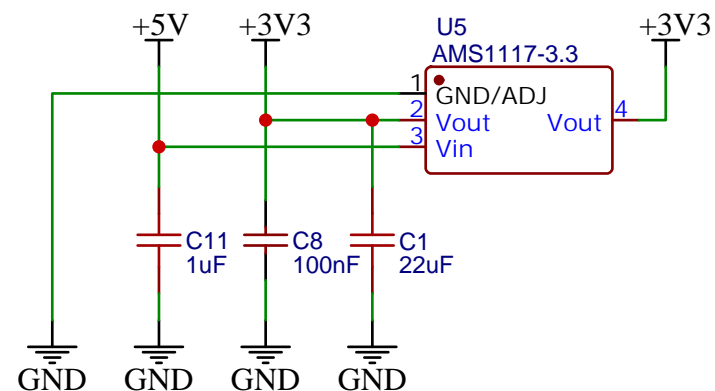

Power

TITLE: KidMotor		REV: 4.1
 www.artronshop.co.th	Company: Artron Shop Co.,Ltd.	Sheet: 2/5
	Date: 2022-01-14	Drawn By: Sonthaya Nongnuch