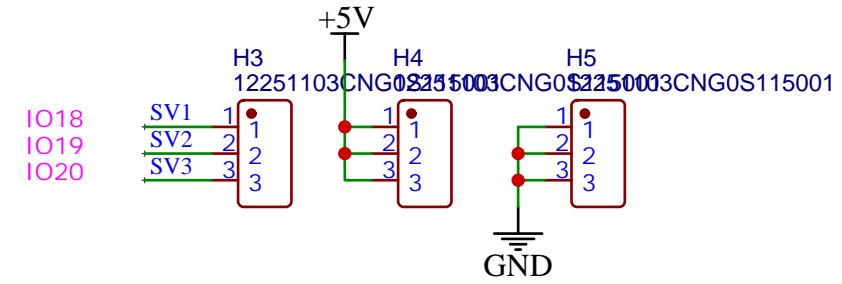

I/O

TITLE: KidMotor		REV: 4.1
ARTRONSHOP www.artronshop.co.th	Company: Artron Shop Co.,Ltd.	Sheet: 3/5
	Date: 2022-01-14	Drawn By: Sonthaya Nongnuch