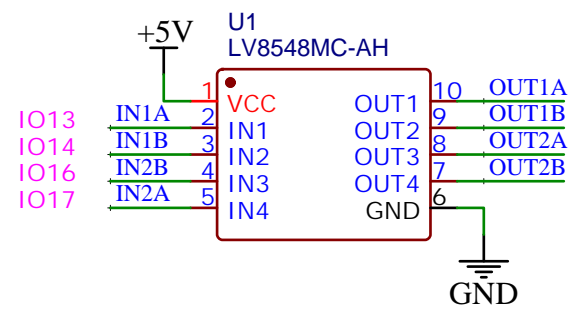

# Driver

TITLE: KidMotor		REV: 4.1
 www.artronshop.co.th	Company: Artron Shop Co.,Ltd.	Sheet: 1/5
	Date: 2022-01-14	Drawn By: Sonthaya Nongnuch