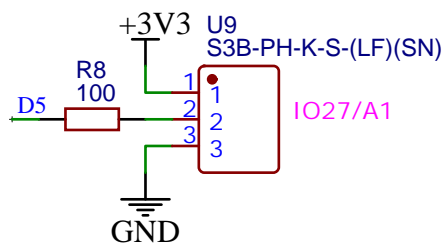

I/O

TITLE: KidMotor		REV: 4.1
ARTRONSHOP www.artronshop.co.th	Company: Artron Shop Co.,Ltd.	Sheet: 3/5
	Date: 2022-01-14	Drawn By: Sonthaya Nongnuch