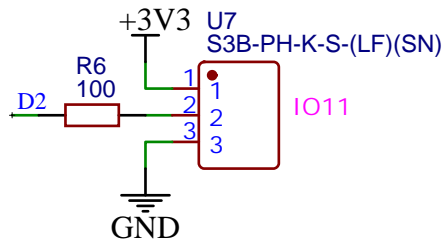

I/O

TITLE: KidMotor		REV: 4.1
ARTRONSHOP www.artronshop.co.th	Company: Artron Shop Co.,Ltd.	Sheet: 3/5
	Date: 2022-01-14	Drawn By: Sonthaya Nongnuch