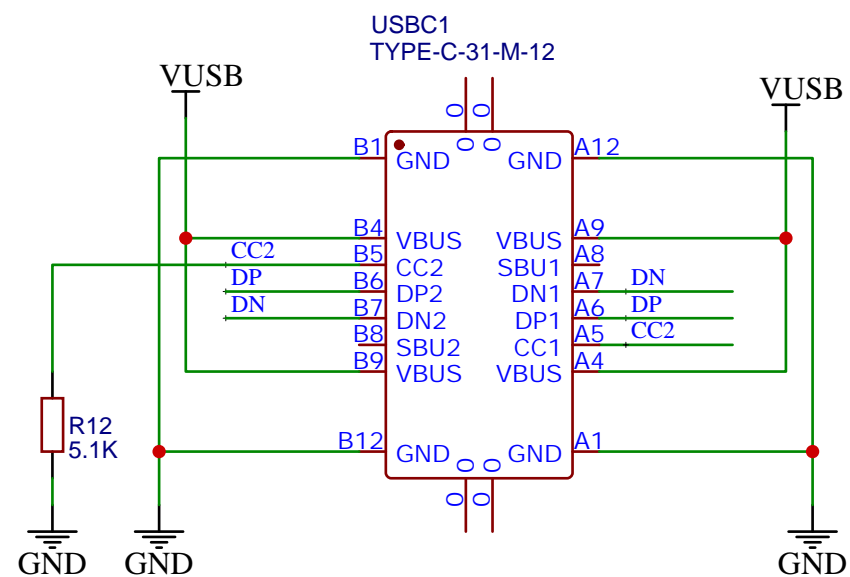

Power

TITLE: KidMotor		REV: 4.1
 www.artronshop.co.th	Company: Artron Shop Co.,Ltd.	Sheet: 2/5
	Date: 2022-01-14	Drawn By: Sonthaya Nongnuch