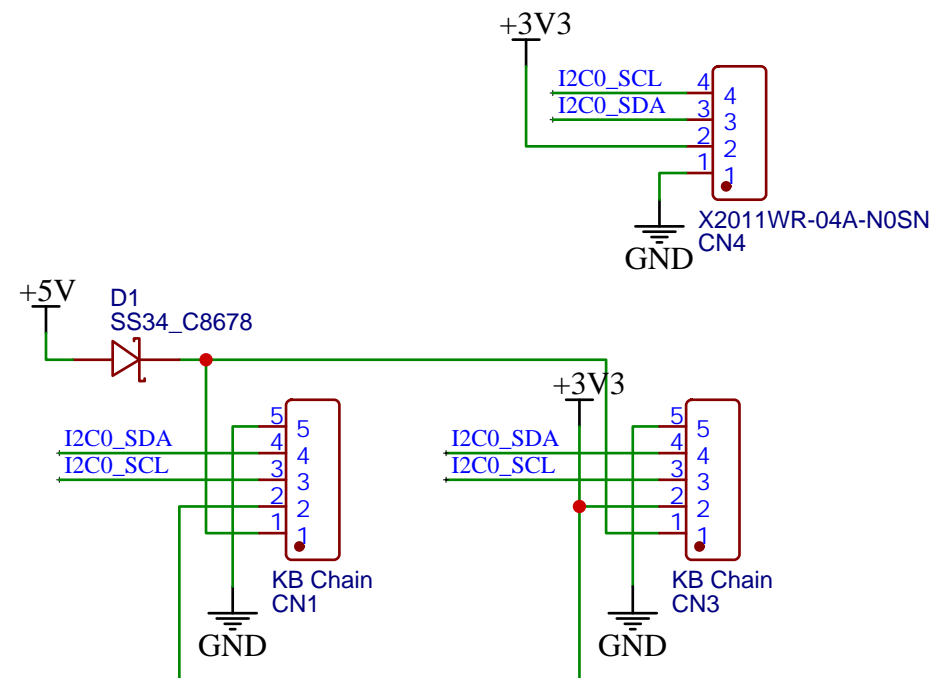

# Driver

TITLE: KidMotor		REV: 4.1
 www.artronshop.co.th	Company: Artron Shop Co.,Ltd.	Sheet: 1/5
	Date: 2022-01-14	Drawn By: Sonthaya Nongnuch