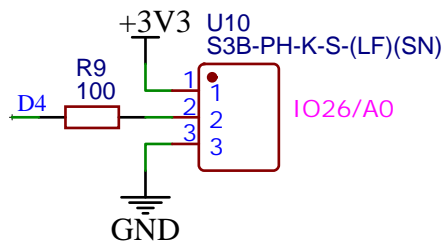

I/O

TITLE: KidMotor		REV: 4.1
ARTRONSHOP www.artronshop.co.th	Company: Artron Shop Co.,Ltd.	Sheet: 3/5
	Date: 2022-01-14	Drawn By: Sonthaya Nongnuch