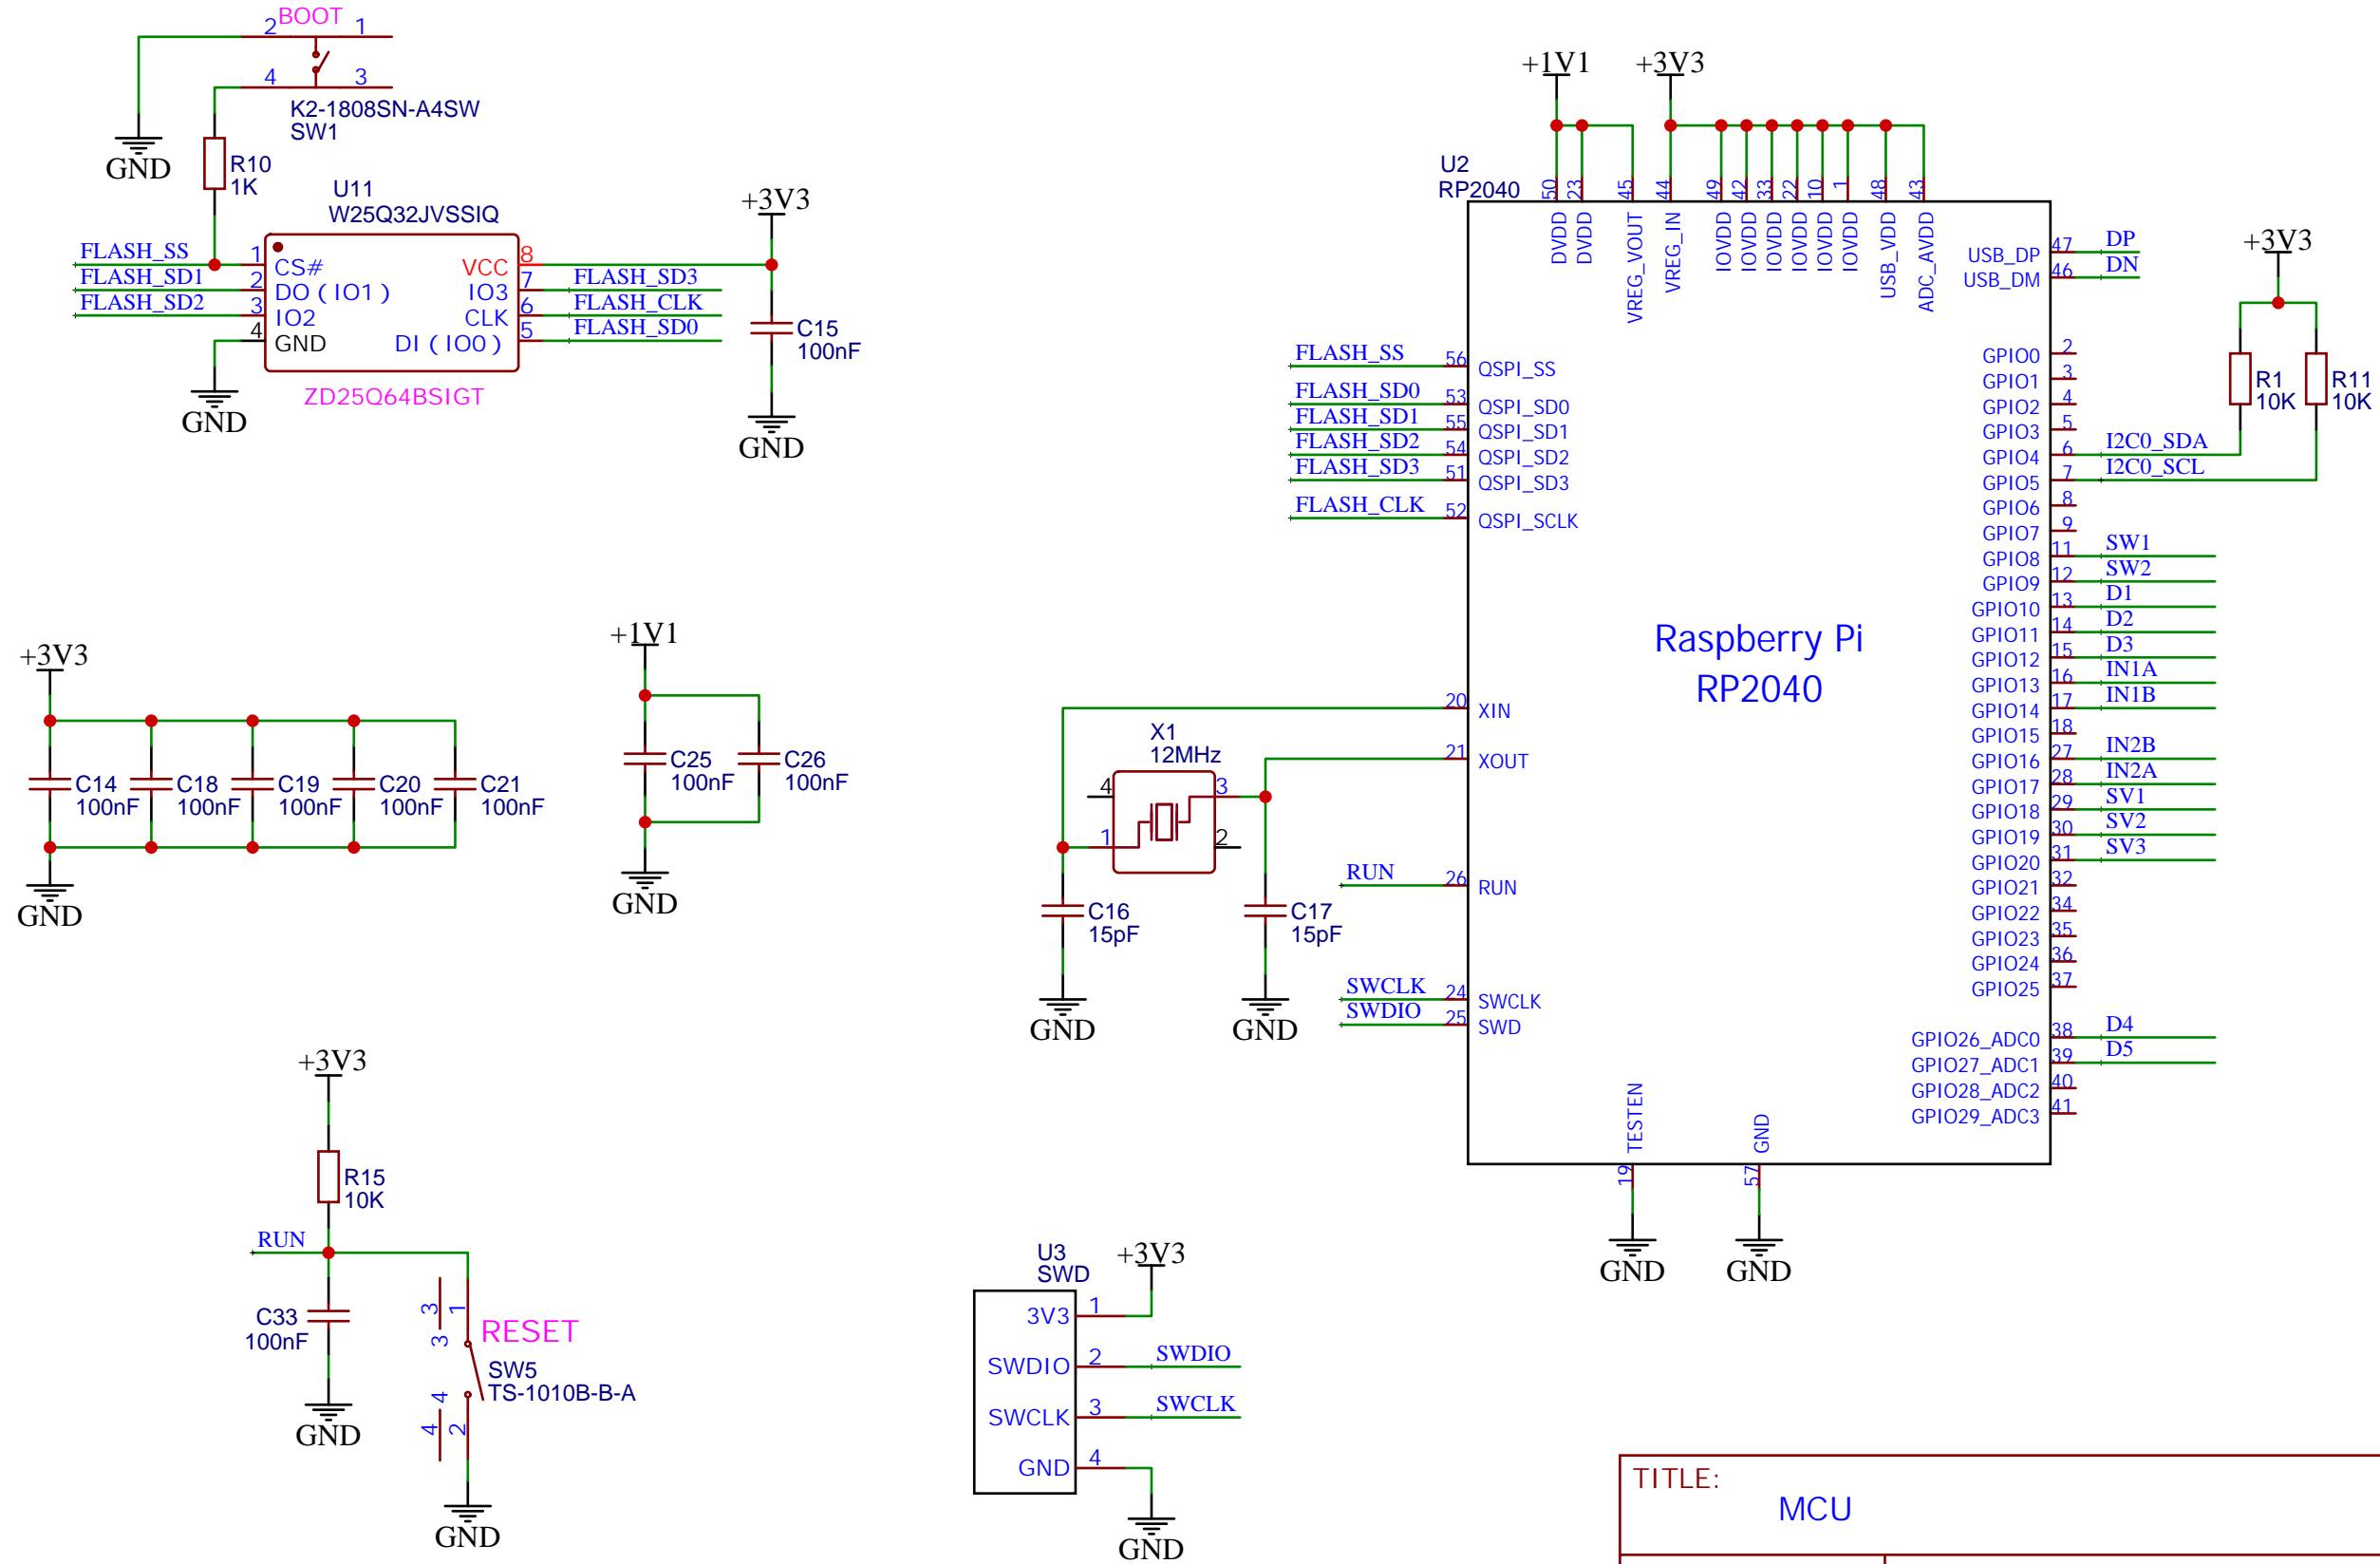

# MCU

TITLE: MCU		REV: 4.1
Company: Artron Shop Co.,Ltd.		Sheet: 4/5
Date: 2022-01-14		Drawn By: Sonthaya Nongnuch