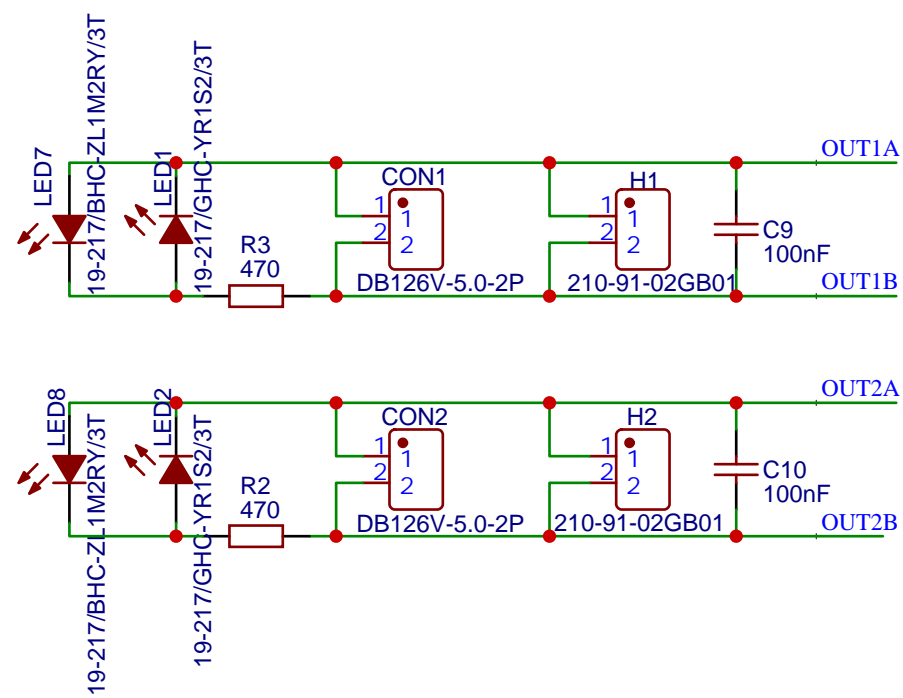

# Driver

TITLE: KidMotor		REV: 4.1
 www.artronshop.co.th	Company: Artron Shop Co.,Ltd.	Sheet: 1/5
	Date: 2022-01-14	Drawn By: Sonthaya Nongnuch