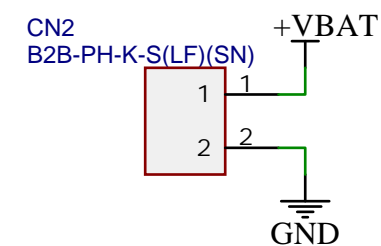

Power

TITLE: KidMotor		REV: 4.1
 www.artronshop.co.th	Company: Artron Shop Co.,Ltd.	Sheet: 2/5
	Date: 2022-01-14	Drawn By: Sonthaya Nongnuch