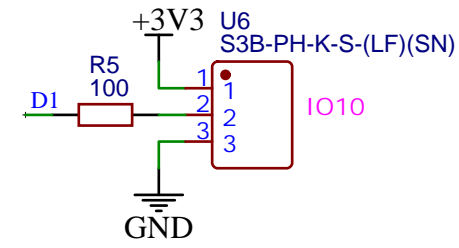

I/O

TITLE: KidMotor		REV: 4.1
ARTRONSHOP www.artronshop.co.th	Company: Artron Shop Co.,Ltd.	Sheet: 3/5
	Date: 2022-01-14	Drawn By: Sonthaya Nongnuch